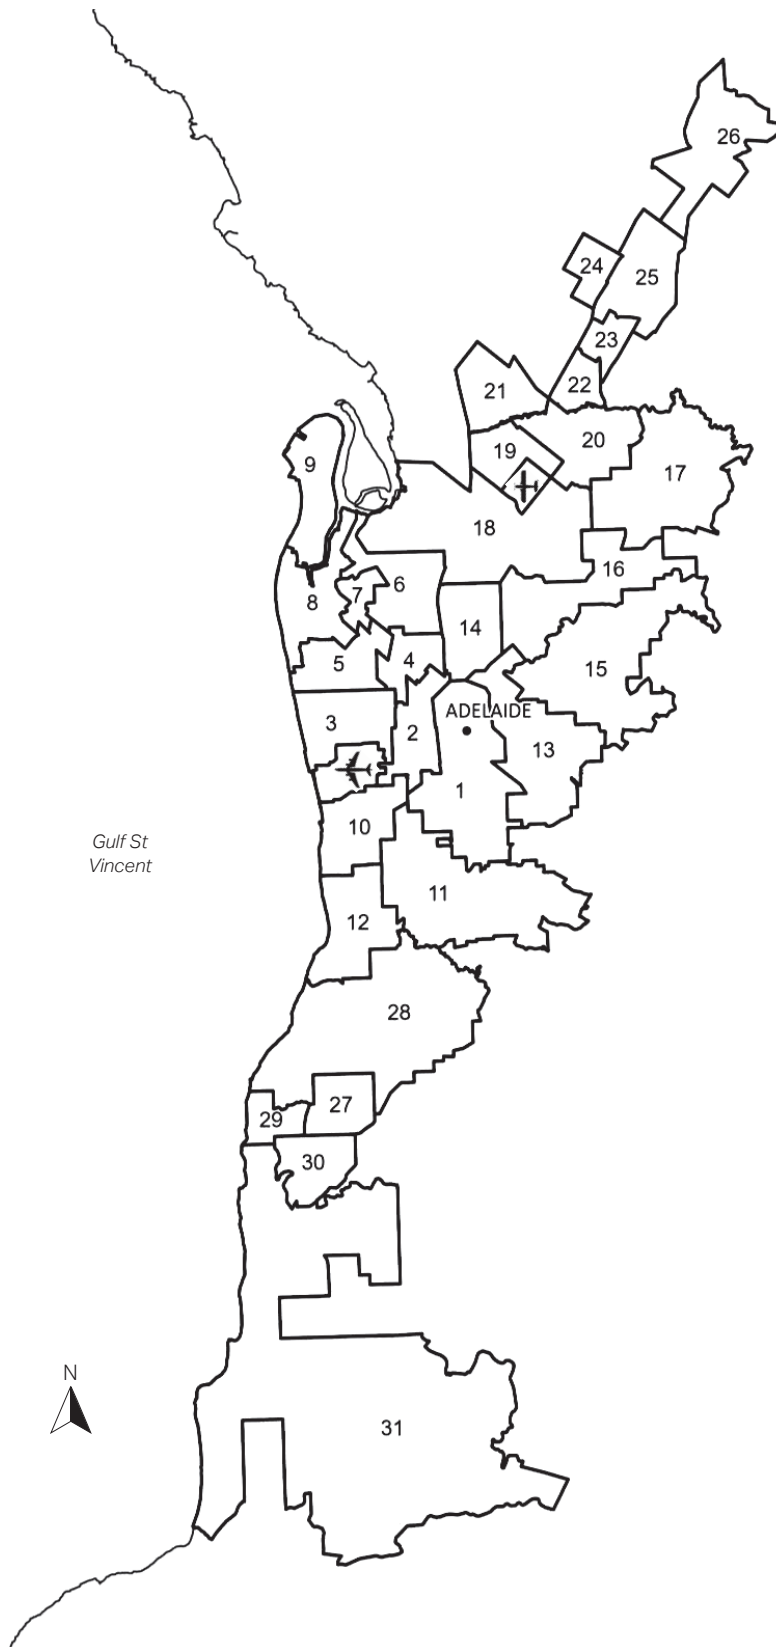

Metropolitan housing map

This map shows the areas in metropolitan Adelaide where public, Aboriginal and community housing is available.

Use this map to select the areas you would be prepared to live in. You can only select areas. You can't select individual suburbs.

If you want to register your interest in housing cooperatives, find the areas where housing cooperatives are available at www.sa.gov.au/housing.

- City South - Area 1
- City West - Area 2
- Outer West - Area 3
- Inner North West - Area 4
- North West - Area 5
- The Parks - Area 6
- Eastern Port Adelaide - Area 7
- Port Adelaide Central - Area 8
- Le Fevre Peninsula - Area 9
- Northern Marion - Area 10
- Eastern Marion - Area 11
- Southern Marion - Area 12
- City East - Area 13
- City North - Area 14
- Lower North East - Area 15
- Inner North East - Area 16
- Upper North East - Area 17
- Lower Salisbury - Area 18
- Western Salisbury - Area 19
- Salisbury Central - Area 20
- Upper Salisbury - Area 21
- Lower Elizabeth - Area 22
- Elizabeth Central - Area 23
- Peachey Belt - Area 24
- Upper Elizabeth - Area 25
- Gawler District - Area 26
- Morphett Vale - Area 27
- Happy Valley Districts - Area 28
- Christies - Area 29
- Noarlunga Central - Area 30
- Lower Noarlunga - Area 31

City West - Area 2

- Bowden
- Brompton
- Cowandilla
- Hilton
- Hindmarsh
- Keswick
- Kurralta Park
- Marleston
- Mile End
- Mile End South
- Netley
- Ovingham
- Richmond
- Thebarton
- Torrensville
- West Hindmarsh

Port Adelaide Central - Area 8

- Albert Park
- Alberton
- Ethelton
- Glanville
- Hendon
- Port Adelaide
- Queenstown
- Royal Park
- Semaphore
- Semaphore Park
- Semaphore South
- West Lakes
- West Lakes Shore