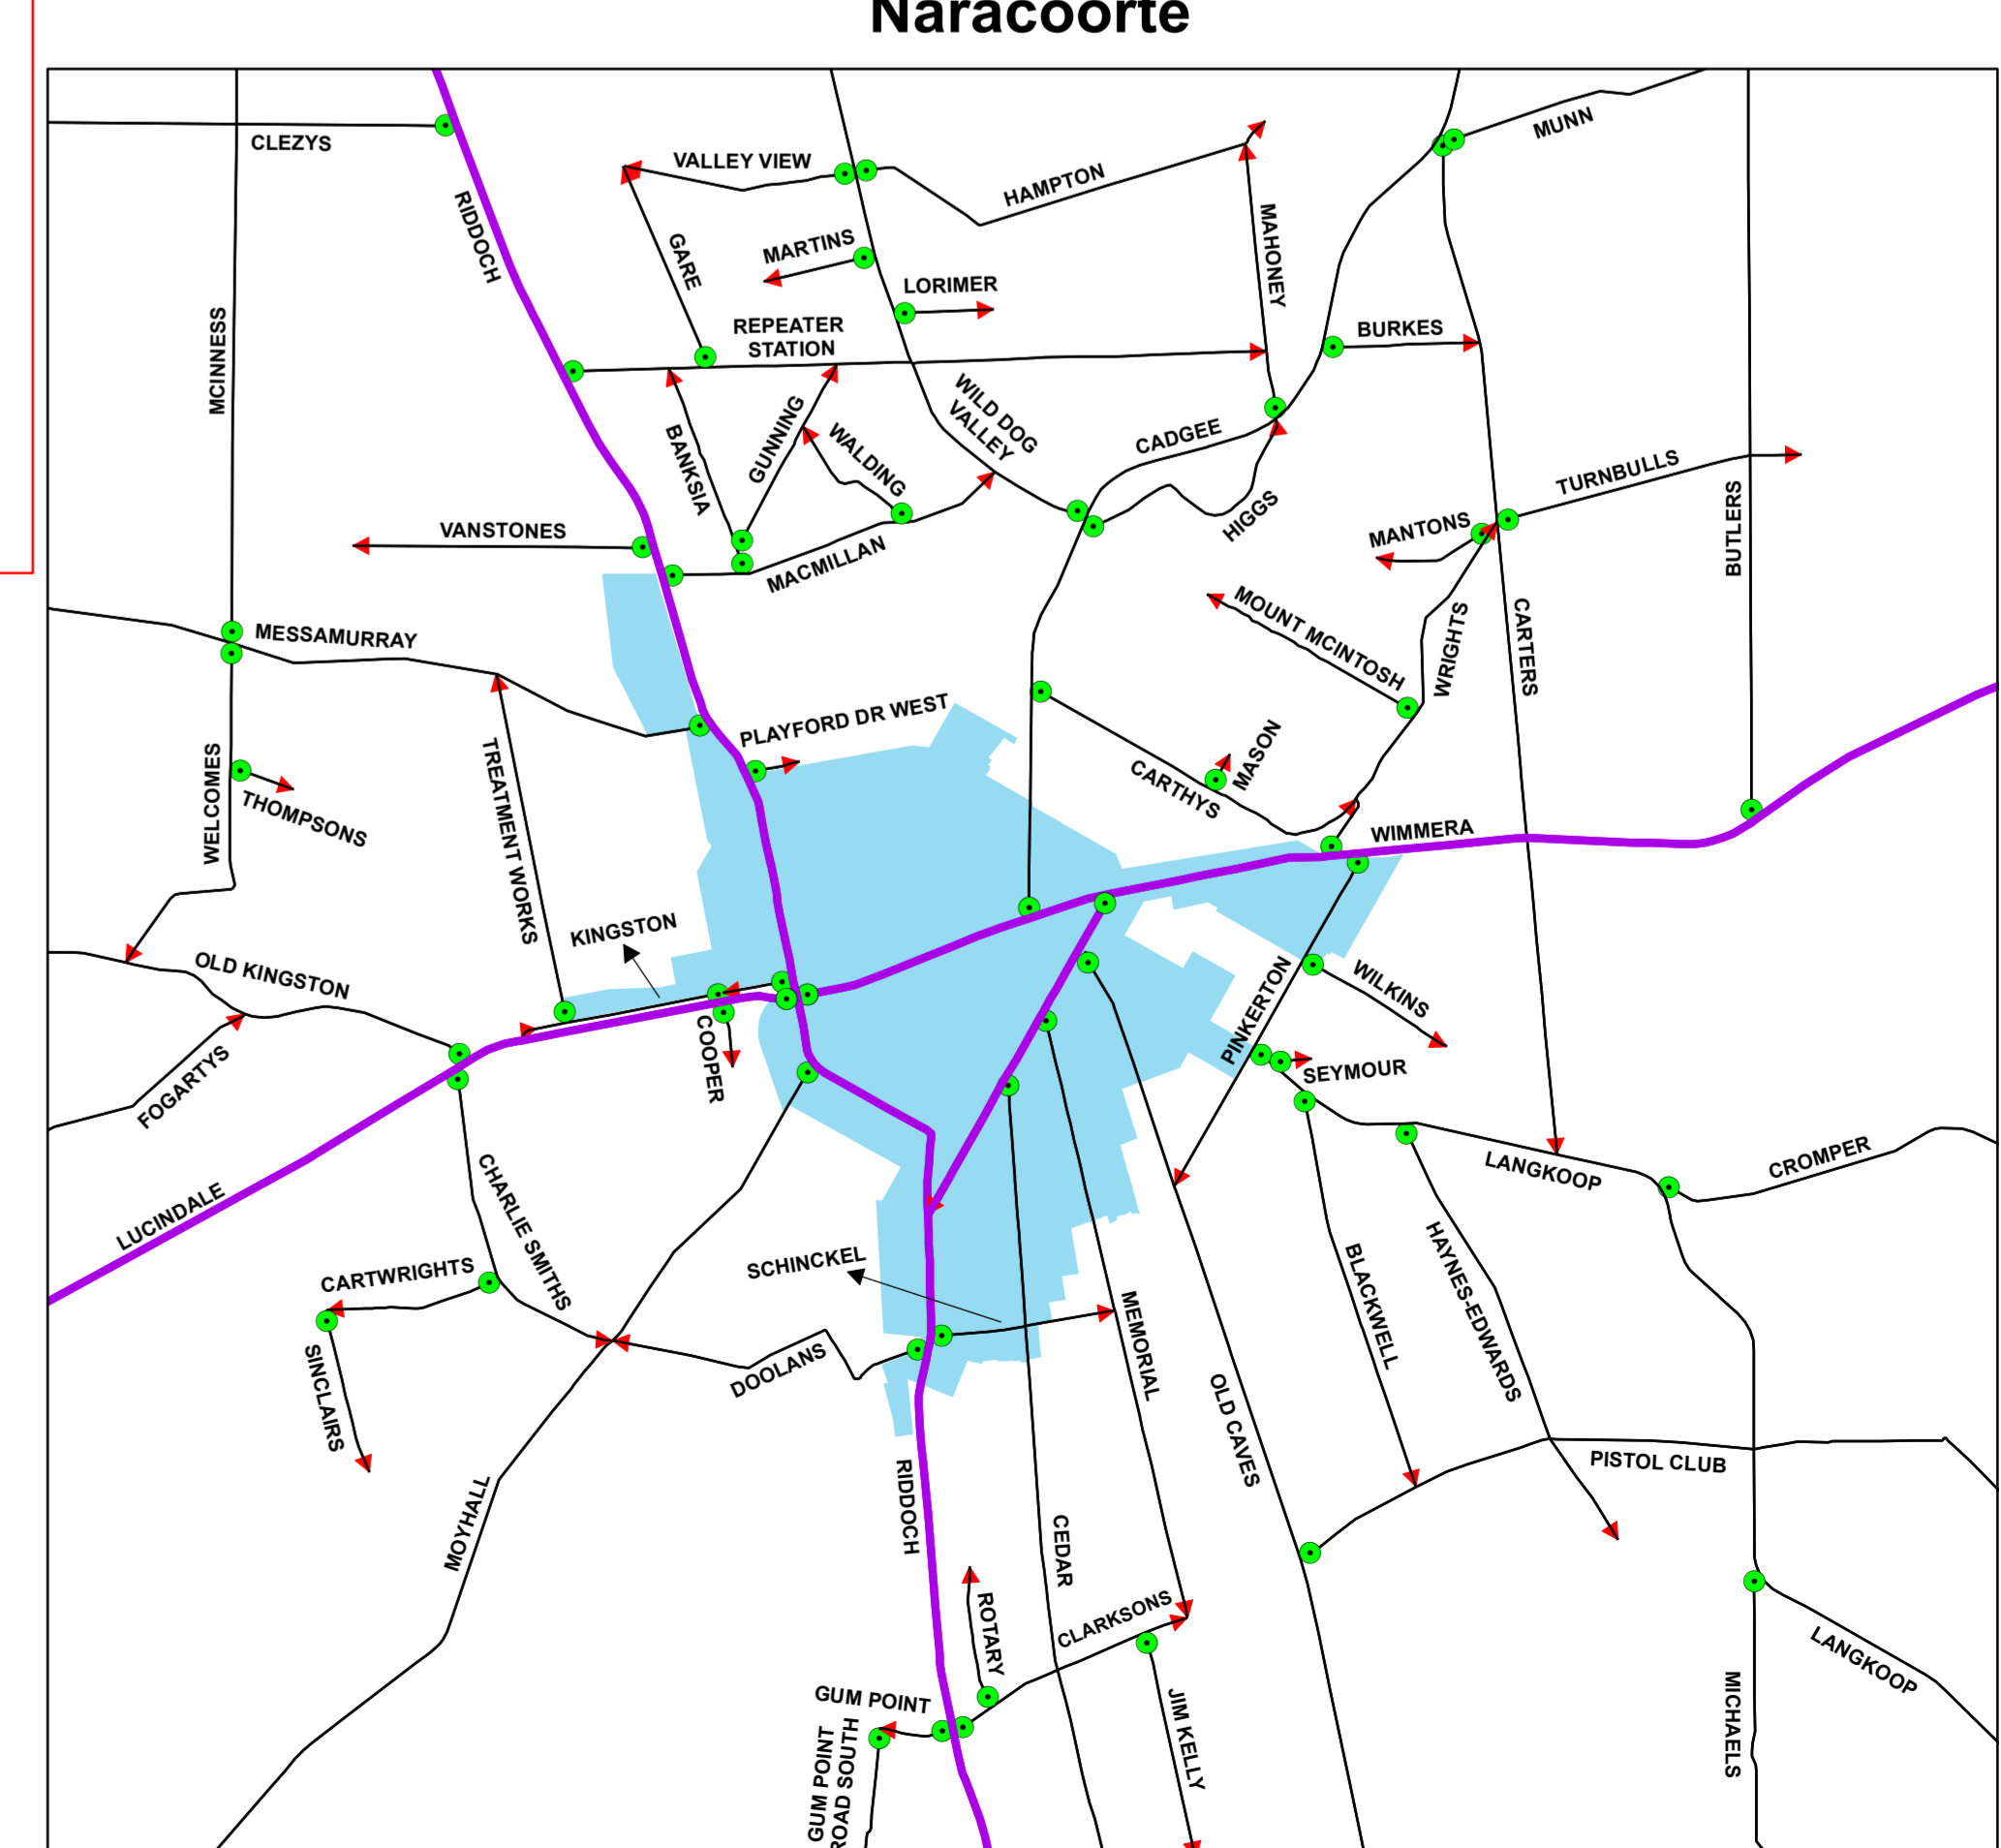

Naracoorte Lucindale Council Rural Roads

RACK PLAN 878

ROAD TABLES

Grid	RoadID	Grid	RoadID	Grid	RoadID
1D	ADAMS ROAD	2D	HANES ROAD	2A	OLD AVENUE ROAD
4B	ANDRES LANE	Naracoorte	HAMPTON ROAD	3D	OLD CAVES ROAD
1D	HANCOCK ROAD	2A	HANCOCK ROAD	2A	OLD COACH ROAD
2A	AVENUE RANGE ROAD	2A	HANSBERRY ROAD	2C	OLD KINGSTON ROAD
1D	BADAMANS ROAD	3C	HANSENS ROAD	3C	OLD ROBE ROAD
3B	BANZALS ROAD	2C	HARVEYS WEST ROAD	2C	OLIVERS ROAD
3A	BANKERS LOOP ROAD	Naracoorte	HAYNES EAST ROAD	1C	ORTONS ROAD
3B	BAKERS RANGE ROAD	3D	HAYNES ROAD	3D	PALLANTS ROAD
4B	BALLOGIE LANE	2D	HAYSTACK LANE	2D	PARSONS LANE
1D	BANKHAM ROAD	2D	HAZELS ROAD	2D	PEAKES ROAD
Naracoorte	BANKSIA LANE	3D	HEGGES ROAD	3D	PEDERICKS ROAD
1B	BEAUMARIS ROAD	3C	HERCULES ROAD	2D	PERRIBS ROAD
2A	BEZGS ROAD	1C	HEWTON ROAD	3A	PERRINS ROAD
2D	BIGGINS LANE	3A	HIGGINS VALLEY ROAD	1D	PETERS ROAD
2D	BIGGINS ROAD	4B	HIGGINS ROAD	3A	PETER BOURNES ROAD
1D	BILKINS ROAD	2C	HIGGS ROAD	2C	PETERS LANE
1D	BINJAMABENAYED ROAD	1D	HIGH STREET	Naracoorte	PINKERTON ROAD
3B	BLACK RANGE ROAD	3D	HODGES LANE	3D	PISTOL CLUB ROAD
Naracoorte	BLACKWELL ROAD	3A	HOLMANS ROAD	3A	PITTS LANE EAST
1D	BODDINGTONS ROAD	3C	HOODS LANE	3C	PITTS LANE WEST
1C	BODDINGTONS WEST ROAD	2C	HYNAM CAVES ROAD	2D	PLANTATION ROAD
3C	BOOL LAGOON ROAD	3C	IBRAHIM ROAD	3D	PLAYFORD DRIVE WEST
3C	BOULMANS ROAD	2A	JABE WILLIAMS ROAD	2A	PONDAM ROAD
3A	BOWAKA ROAD	2D	JAMES ROAD	1A	PORTERS LANE
Naracoorte	BOWLING CLUB ROAD	Naracoorte	JESSE ROAD	2D	POSSINGHAMS ROAD
2B	BRAMMAR ROAD	Naracoorte	JIM KELLY ROAD	Naracoorte	POTTS LANE
3C	BRALNACKS ROAD	2C	JIM ROWES ROAD	2C	PRICES ROAD
3C	BRIDGE ROAD	3C	JOHNSON ROAD	1C	PRINCES HIGHWAY
3D	BRODLAGANS LANE	1C	JOHNSONS ROAD	3D	RABBIT ROAD
2B	BROOKLYN ROAD	2D	JOYES ROAD	1D	RACECOURSE ROAD
2D	BURKES ROAD	2D	JURGENS ROAD	2D	RADFORDS ROAD
Naracoorte	BURKES ROAD	Naracoorte	KAYWAY ROAD	4B	RAILWAY TERRACE
Naracoorte	BURZACOTT LANE	Naracoorte	KILMOREY ROAD	1B	RAILWAY TERRACE
Naracoorte	BUTLERS ROAD	Naracoorte	KINGSTON AVENUE EAST	Naracoorte	RAILWAY TERRACE
1D	CADGEE ROAD	Naracoorte	KINGSTON AVENUE WEST	Naracoorte	RALPHS ROAD
3B	CALEDONIA ROAD	3B	KIRKLANDS ROAD	4A	RANKS ROAD
2B	CANES ROAD	3B	KLASS LANE	2A	REID ROAD
2A	CARRACHERS ROAD	2A	KNIGHTS ROAD	1B	REPEATER STATION ROAD
3C	CARTERS ROAD	Naracoorte	KOONS ROAD	1C	RICKETTS LANE
Naracoorte	CARTHYS ROAD	Naracoorte	KONETTA ROAD	3A	RIDDICH HIGHWAY
Naracoorte	CARTWRIGHTS ROAD	Naracoorte	LAKE ORMEROD SCHOOL LANE	3C	RIVETS ROAD
Naracoorte	CAVES DISTRICT ROAD	2D	LANGKOP ROAD	2D	ROADS ROAD
3D	CAVES ROAD	3D	LAURE PARK ROAD	3D	ROBERTSON HUNDRED LINE ROAD
2C	CELANA AVENUE	3B	LAWREYS ROAD	2D	ROCKY WIRNS ROAD
2D	CHARLTON AVENUE	2D	LEGGES ROAD	3B	ROTTA ROAD
4C	CHARLITTS ROAD	3C	LIMBERTS ROAD	3C	ROULEY PARK ROAD
Naracoorte	CHARLES SMITHS ROAD	3C	LINDSAY HODGES ROAD	3C	ROY LAWREYS ROAD
3B	CHURCH LANE	1B	LITTLE GUMS ROAD	1B	SANDERS ROAD
3D	CK SMITHS ROAD	3D	LOBBANS ROAD	3C	SCHMIDT ROAD
Naracoorte	CLARKSONS ROAD	Naracoorte	LOCKHART LANE	2C	SCHMIDT ROAD
2C	CLEZYS LANE	2C	LOCKABER NORTH ROAD	1B	SCHULTZS ROAD
4B	CLUNIA LANE	4B	LOCKABER SOUTH ROAD	4B	SCOTT GLE LANE
3A	COOKS LANE	2D	LOOKS ROAD	2D	SCOTTNEY ROAD
4C	COLESKILLANKOLA ROAD	4C	LOEDEL ROAD	Naracoorte	SETTLERS ROAD
3D	CONCRETE BRIDGE ROAD	Naracoorte	LORIMER ROAD	3C	SETTLERS ROAD
2A	CONKAR PLAINS ROAD	Naracoorte	LOVENS LANE	2B	SEYMOUR ROAD
4A	CONKAR ROAD	3A	LOXTONS ROAD	3A	SHARMS ROAD
1D	CORNER ROAD	2D	LOXTONS ROAD	2C	SHERBURNS ROAD
2A	CORNRICKS ROAD	2A	LUDWIGS LANE	2C	SHARDLES ROAD
2D	COXEE ROAD	2D	LUDWIGS ROAD	2C	SINGLARS ROAD
Naracoorte	COOPER DRIVE	Naracoorte	MAADURE ROAD	3C	SKYE ROAD
2C	COOTES ROAD	2C	MACDONALDS LANE	4B	SMITHS LANE
2C	COBBINS ROAD	Naracoorte	MACMILLAN ROAD	3B	SPENCE COLES ROAD
2B	COUNTRY CLUB ROAD	Naracoorte	MAHONEY ROAD	Naracoorte	ST MARGARETS ROAD
Naracoorte	COX ROAD	Naracoorte	MALONES ROAD	1D	STEWARTS RANGE ROAD
1D	CRONKLE ROAD	1D	MANSONES ROAD	3B	STONEY FRONT ROAD
2D	CROMPER ROAD	2D	MANTONS LANE	Naracoorte	STOTTS LANE
3C	CROOKED LANE	2A	MARANDA DOWNS ROAD	2B	STRUAN JOHANNA ROAD
2A	CROWLER ROAD	1D	MARSHALL ROAD	1D	STRUAN HOUSE ROAD
3B	CURKINNS LANE	3B	MARTINS ROAD	Naracoorte	TARCAS ROAD
1D	DANBY ROAD	Naracoorte	MASCO ROAD	3D	TEALYS ROAD
1B	DEEPWATER ROAD	1B	MATHERSONS ROAD	2B	TEATES ROAD
4B	DELMONT ROAD	2C	MATTHEWS ROAD	3A	THE VALLEY LANE
1C	DEVATION ROAD	1C	MAZELBY ROAD	Naracoorte	THOMPSONS ROAD
3D	DEVIS LANE	3D	MC EWEYS LANE	1C	TILLEY LANE
3D	DIAGONAL ROAD	3A	MC EWEYS ROAD	3A	TINTAGEL ROAD
4C	DIAGONAL ROAD	4C	MCGOWANS ROAD	3C	TIVERS ROAD
1C	DICKENSONS ROAD	2C	MC KINNESS LANE	2D	TMS ROAD
2B	DONCHICKERS LANE	Naracoorte	MCLEANS LANE	3D	TREATMENT WORKS ROAD
Naracoorte	DOOLANS ROAD	Naracoorte	MCLEARN HUNDRED LINE ROAD	1C	TRESANT ROAD
3B	DOWNS LANE	3B	MCROBERTSON HUNDRED LINE ROAD	3C	TULIP DOWNS ROAD
1D	DUNNONS DRIVE	Naracoorte	MEMORIAL DRIVE	Naracoorte	TURNBULLS ROAD
3D	EAST SETTLEMENT ROAD	3D	MENHENTS ROAD	2D	VALLEY VIEW ROAD
EDENHOPE ROAD	EDENHOPE ROAD	2A	MESSAMURRAY ROAD	2C	VANSTONES ROAD
3D	EDWARDS ROAD	2D	MICHAELS ROAD	2A	VANSTONES ROAD
3B	ELAD ROAD	3B	MILES ROAD	3D	VINCENTS ROAD
1C	ELLSONS ROAD	1D	MILL ROAD	3D	VINEY ROAD
1C	ELMOR ROAD	2D	MILLER LANE	1D	WALDING DRIVE
3A	EVERS LANE	1A	MINNAY FRANCES ROAD	1D	WALINGTON HILLS ROAD
2B	FAVIER ROAD	2C	MONTEYS ROAD	3A	WARLES ROAD
2A	FELLYWOOD ROAD	3A	MONTRES ROAD	3A	WARLES ROAD
Lucindale	FERRISSON ROAD	2A	MOOYELLA ROAD	2A	WATERLOO ROAD
4A	FERNLEIGH LANE	4A	MOORES ROAD	1D	WATERS ROAD
2B	FISGS ROAD	1C	MORAMBIO LANE	1C	WELCOMES ROAD
2B	FOURTHYS ROAD	2C	MORAMBIO ROAD	2C	WEST AVENUE EXTENSION
2B	FORFEIT LANE	2B	MOUNT BRUCE ROAD	4A	WEST AVENUE ROAD
1B	FOREST ROAD	Naracoorte	MOUNT MINTOSH ROAD	Naracoorte	WEST TERRACE
2B	FOUR MILE ROAD	2B	MOUNT STRUAN ROAD	3C	WHITE MALONES ROAD
4B	FOX LANE	4B	MYPHALL ROAD	2C	WILD DOG VALLEY ROAD
1D	FRANCIS ROAD	1D	MURDOCH ROAD	1D	WILKINS ROAD
3D	FRECKLETON ROAD	3D	MUGFORDS ROAD	3A	WILLIAMS ROAD
1D	GARE ROAD	2D	MULLINGER ROAD	2D	WIMMERA HIGHWAY
1C	GARE ROAD	Naracoorte	MUNIELANA ROAD	3B	WOODMANS ROAD
1C	GERRITSENS ROAD	Naracoorte	MUNN ROAD	2A	WOODEND ROAD
3C	GOOSENECK SWAMP ROAD	3C	MUGGRAVE AVENUE	2A	WOODLOEK ROAD
1C	GREENS ROAD	1C	NAMBOUR ROAD	3D	WOODWASH LANE
1C	GRUBBED ROAD	1C	NARACOORTE ROAD	1C	WRATTONBULLY ROAD
Naracoorte	GUM AVENUE	Naracoorte	NELSONS ROAD	1C	WRATTONBULLY ROAD
Naracoorte	GUM POINT ROAD	Naracoorte	NICHOLSONS LANE	2C	WRIGHTS ROAD
Naracoorte	GUM POINT ROAD SOUTH	Naracoorte	NOLANS LANE	3C	
2C	GUM CLUB ROAD	Naracoorte	NOLANS ROAD	3D	
Naracoorte	GUNNING ROAD	Naracoorte	NORTH SETTLEMENT ROAD	3D	
1D	GURMACKWALCK ROAD	1D	OBOURNES LANE	3D	