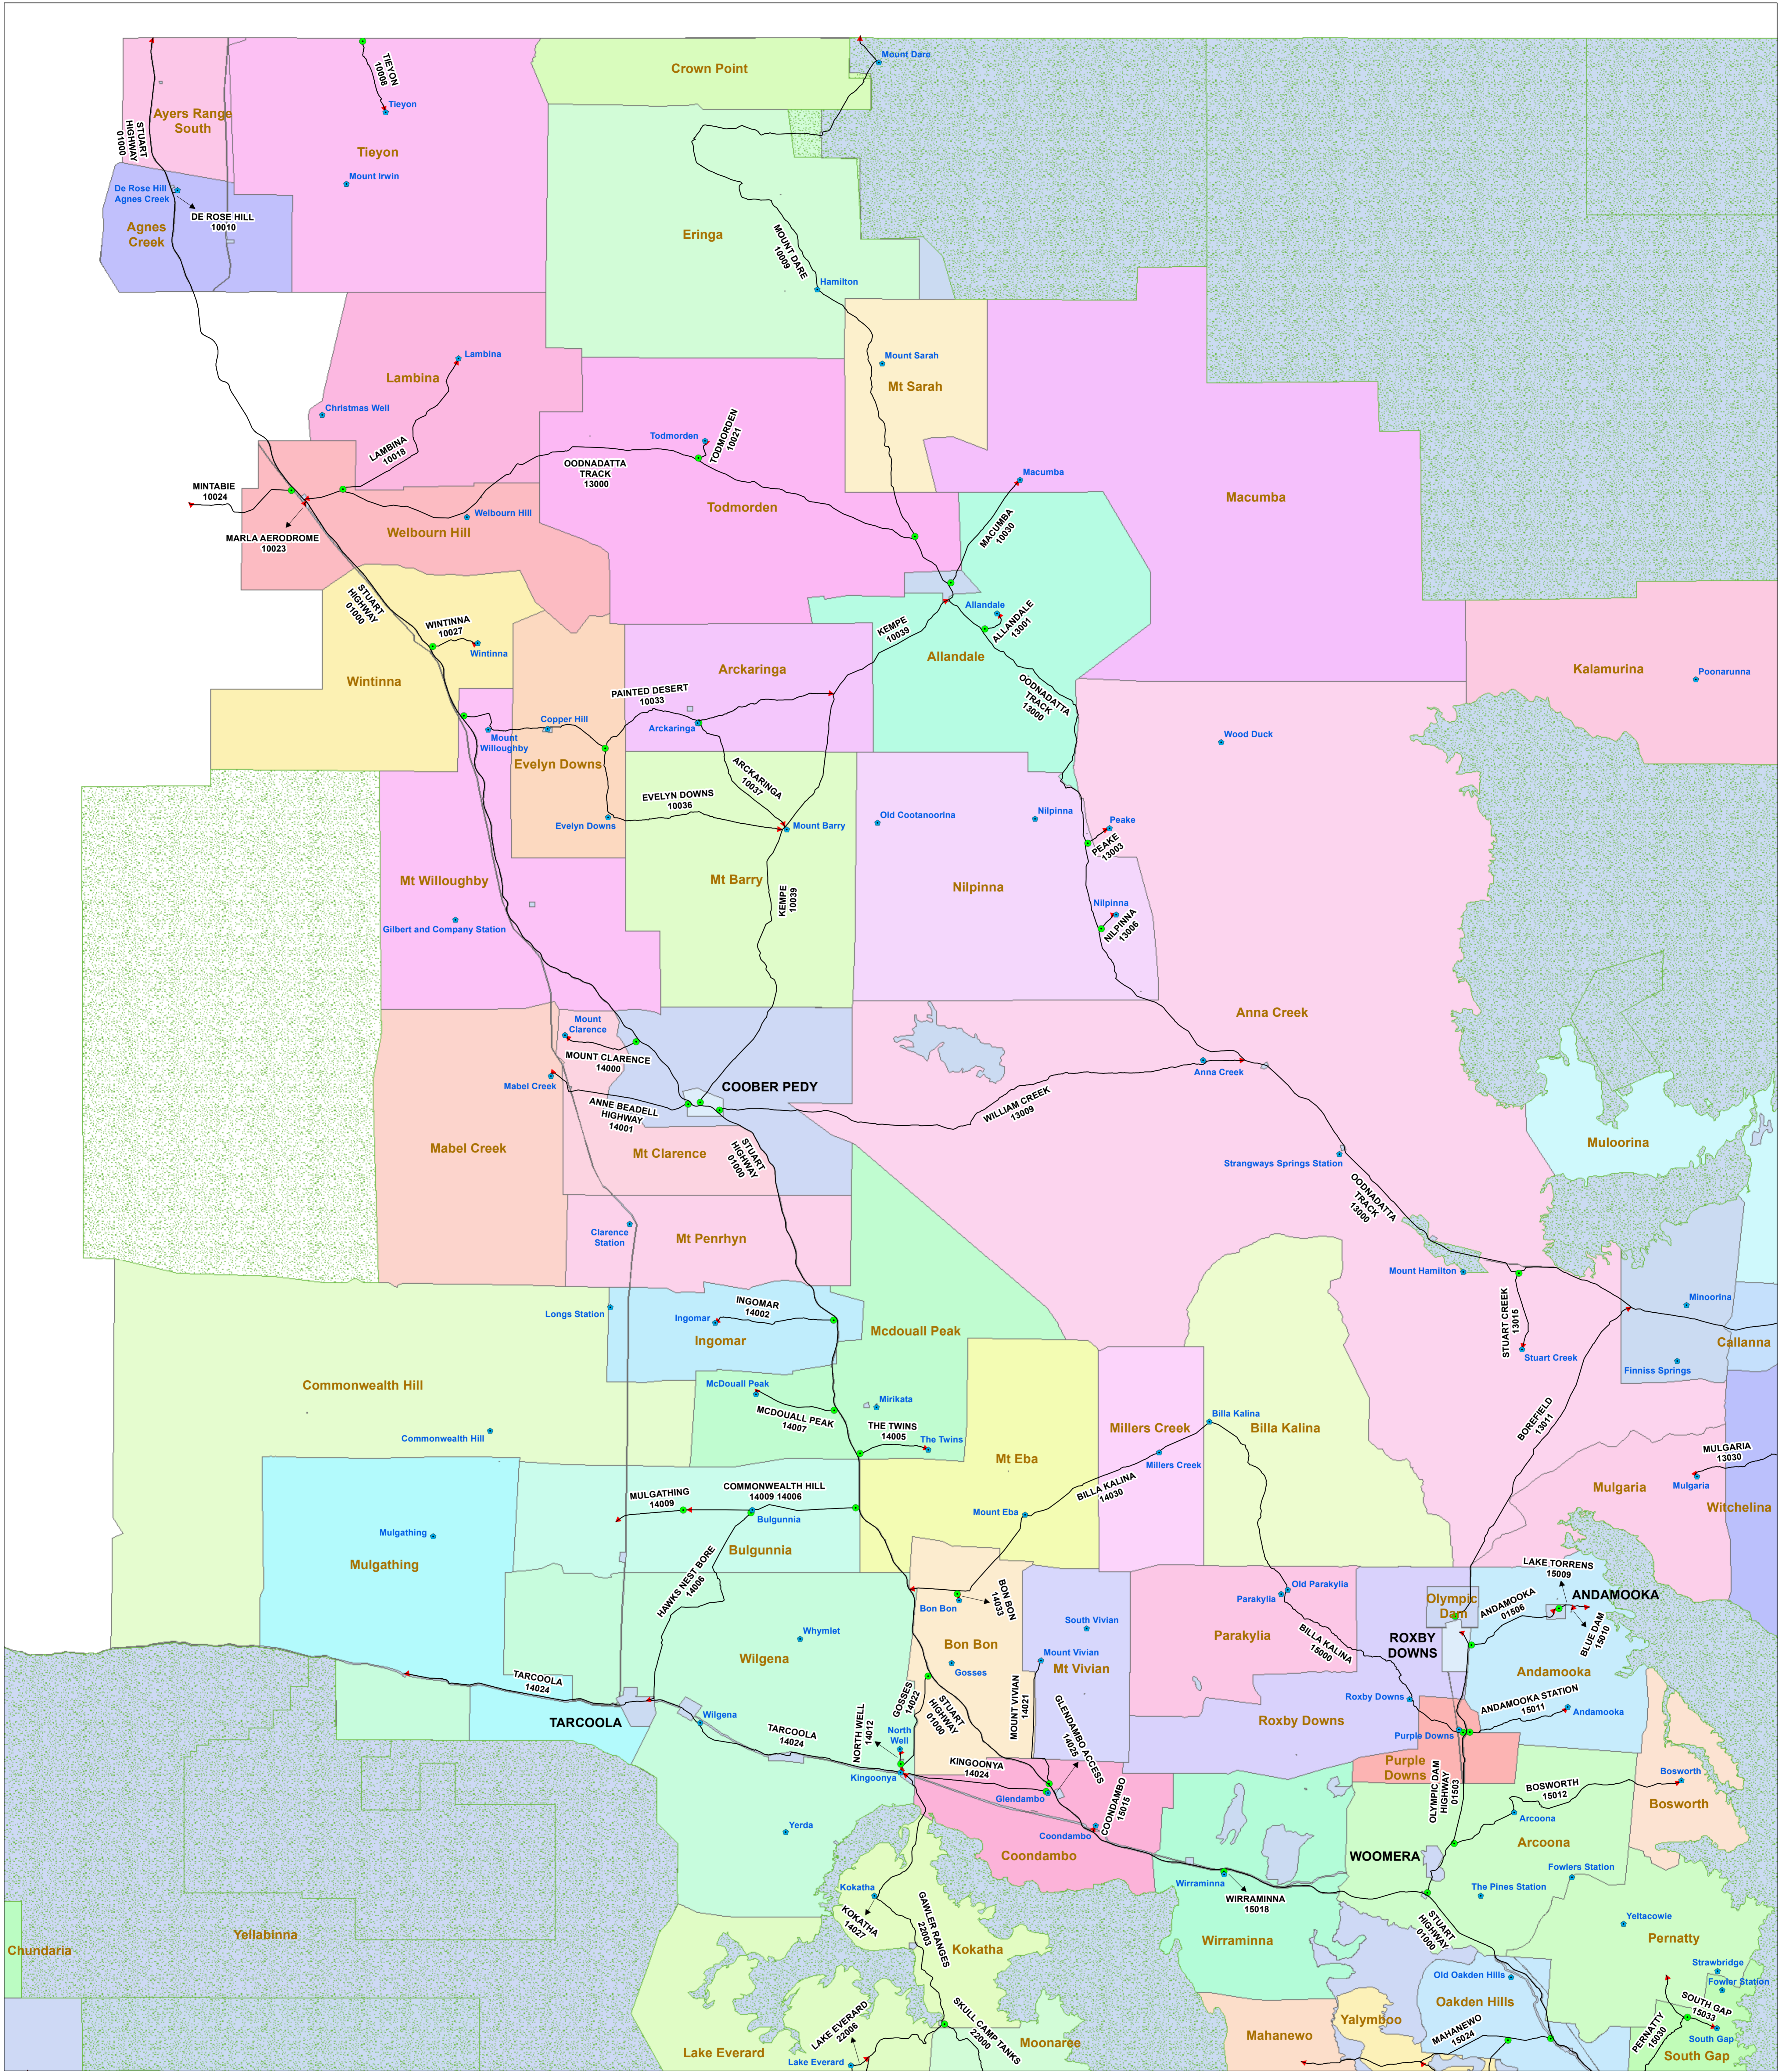

Outback Road Names

Sheet 2 adjoins

Sheet 3 adjoins

ROADS MAINTAINED BY THE DEPARTMENT OF PLANNING, TRANSPORT AND INFRASTRUCTURE IN UNINCORPORATED AREAS

Legend

- Outback Homesteads
- Outback Roads
- Parks
- Incorporated Areas
- DCDB Suburb

NOTE: ALL OUTBACK ROAD TYPES ARE ROAD UNLESS OTHERWISE INDICATED

Approved by A.J. Milazzo, 21 January 2014
Delegate of the Commissioner of Highways