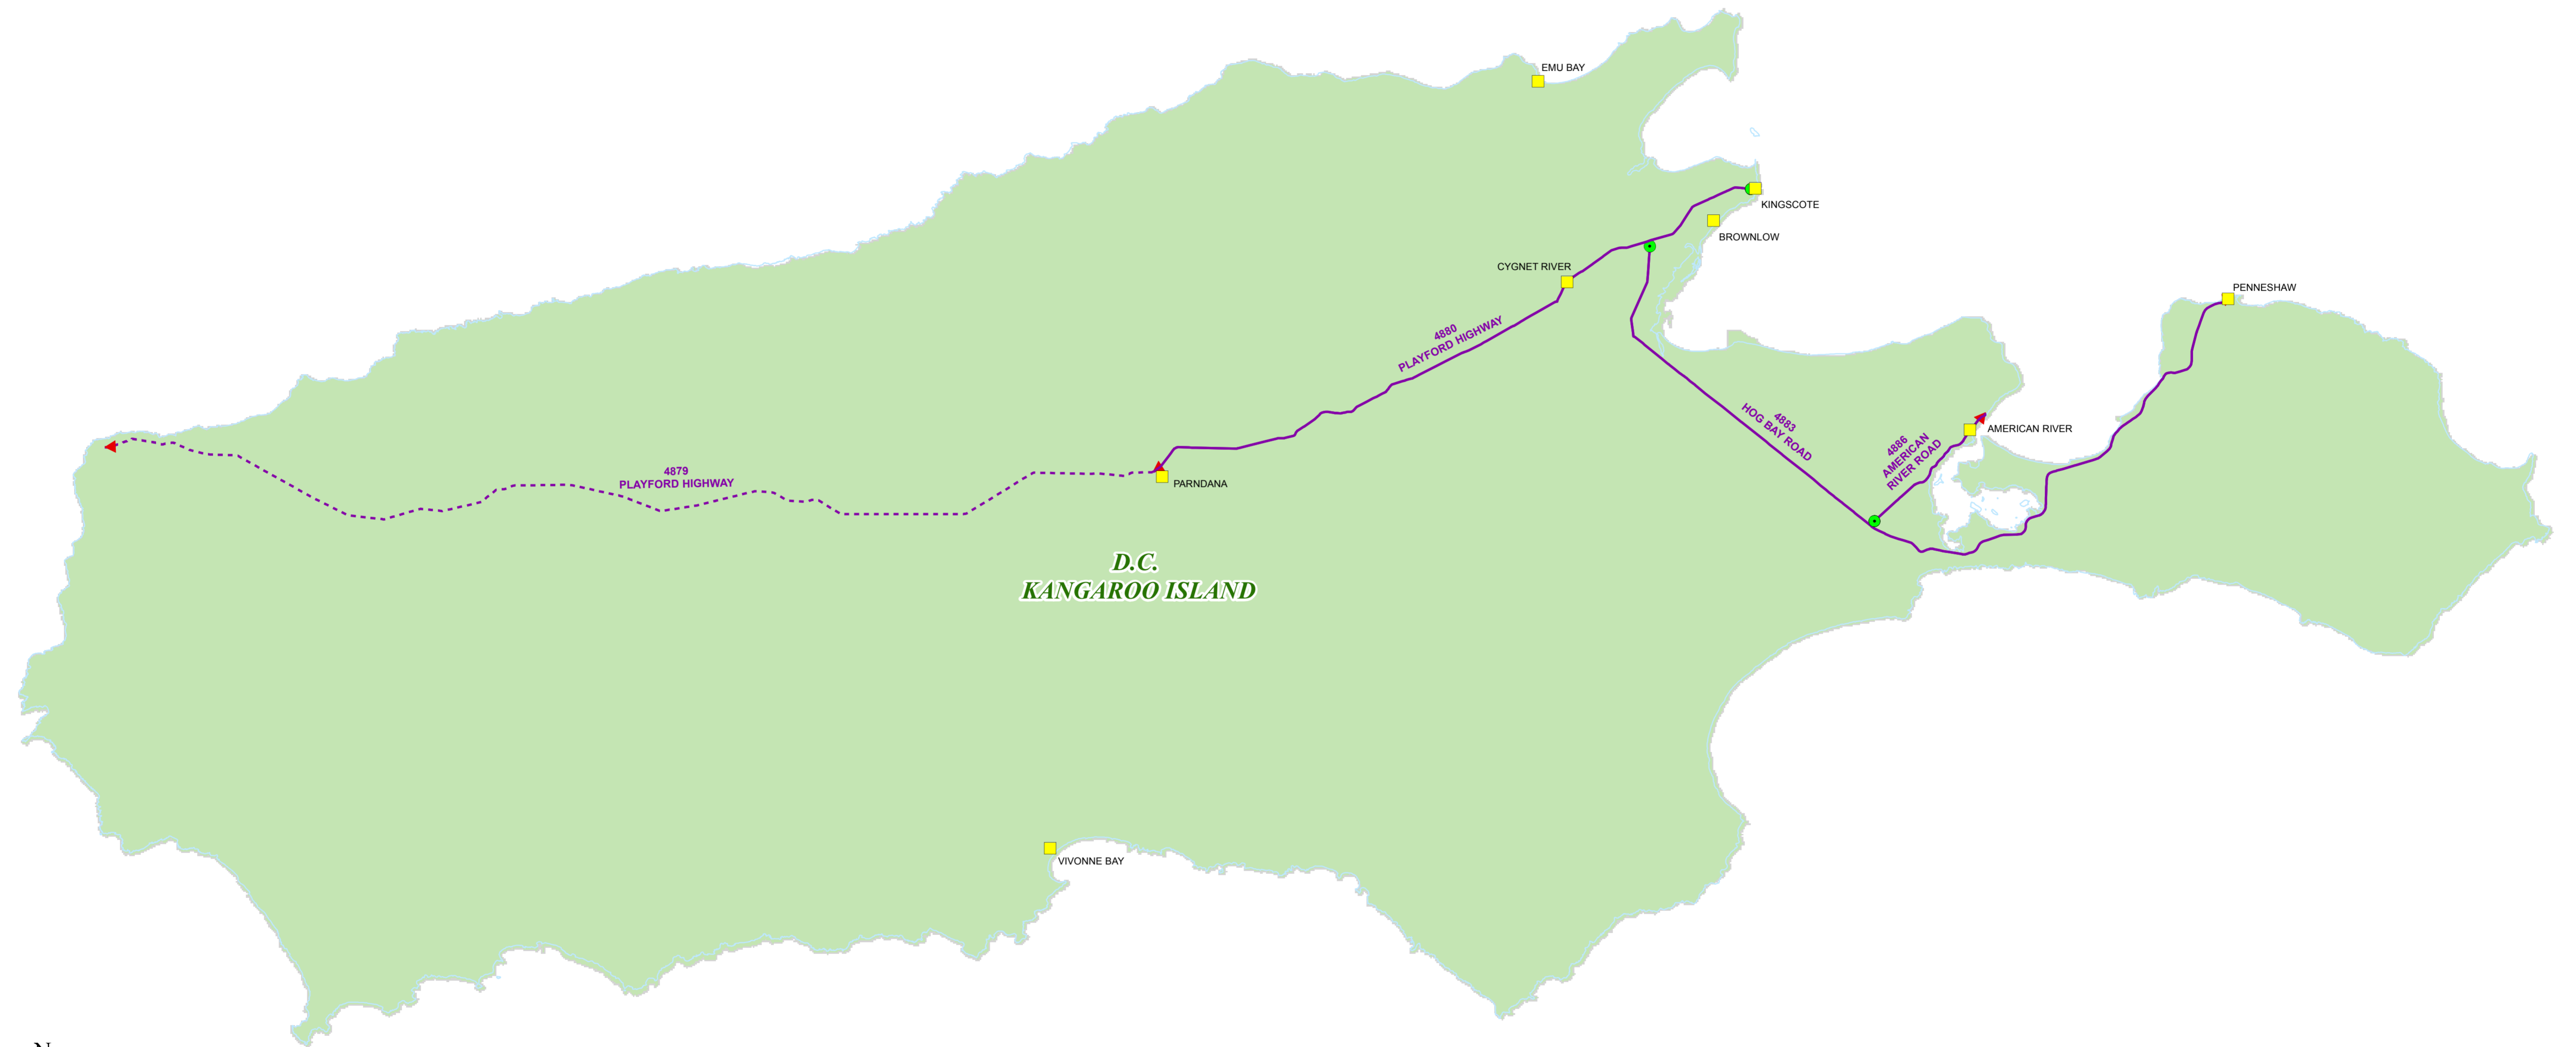

Naming of State Rural Roads Kangaroo Island

RACK PLAN 993

Legend

- State Roads
- Council Roads
- Towns
- Coastline

Note:-
Roads within townships may retain their historical names and are not shown on this map.

Approved by A.J. Milazzo, 9 August 2010
Delegate of the Commissioner of Highways