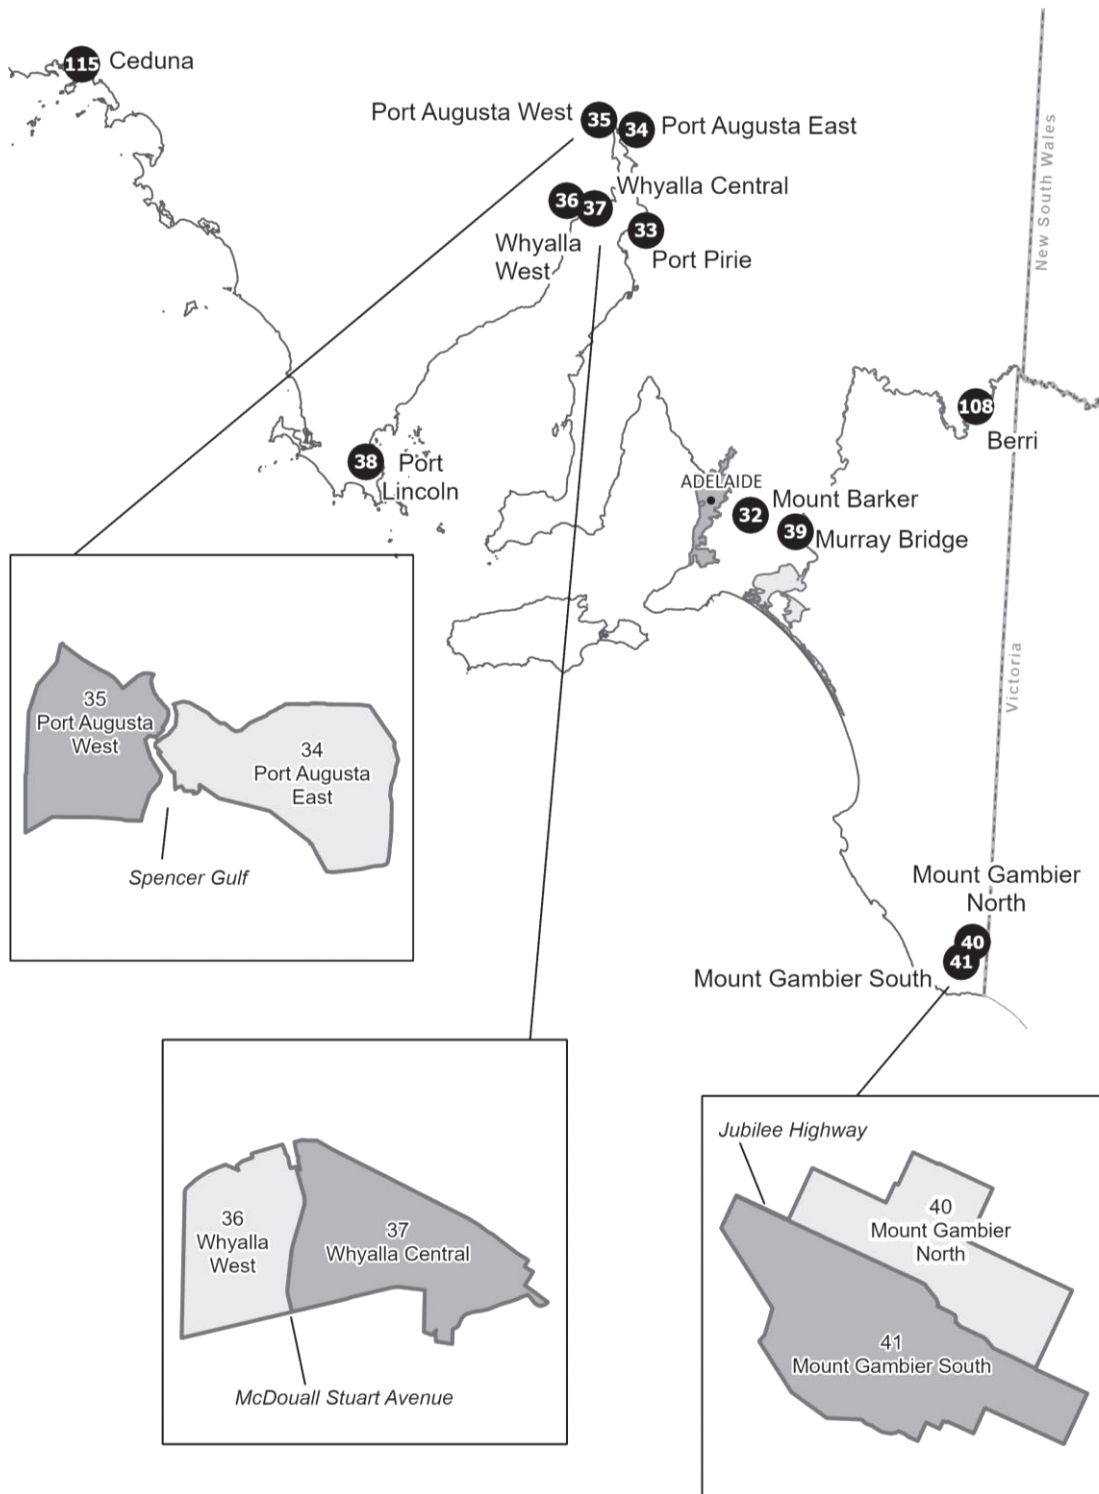

Country housing map

This map shows the country areas in South Australia where public, Aboriginal and community housing is available.

Use this map to select the areas you would be prepared to live in.

If you want to register your interest in housing cooperatives, find the areas where housing cooperatives are available at www.sa.gov.au/housing

- Balhannah - Area 106
- Littlehampton - Area 151
- Mount Barker - Area 32
(Aldgate, Bridgewater, Crafers, Macclesfield, Mount Barker)
- Nairne - Area 184
- Woodside - Area 233

Public housing only:

- Brukunga - Area 112
- Hahndorf - Area 134
- Lobethal - Area 152

- Ceduna - Area 115
- Thevenard - Area 247
- Streaky Bay - Area 216

Fleurieu Peninsula region

- McCracken - Area 179

Community housing only:

- Hayborough - Area 137
- McHarg Creek - Area 426
- Middleton - Area 164
- Mount Compass - Area 183
- Normanville - Area 187
- Port Elliott - Area 199
- Victor Harbor - Area 225

- Ardrossan - Area 102
- Balaklava - Area 104
- Burra - Area 113
- Clare - Area 116
- Crystal Brook - Area 123
- Eudunda - Area 129
- Jamestown - Area 140
- Kadina - Area 141
- Laura - Area 150
- Minlaton - Area 177
- Moonta - Area 180
- Moonta Bay - Area 270
- Peterborough - Area 196
- Port Pirie - Area 33 (Port Pirie, Port Pirie South, Port Pirie West, Risdon Park)
- Riverton - Area 207
- Wallaroo - Area 227
- Yorketown - Area 236