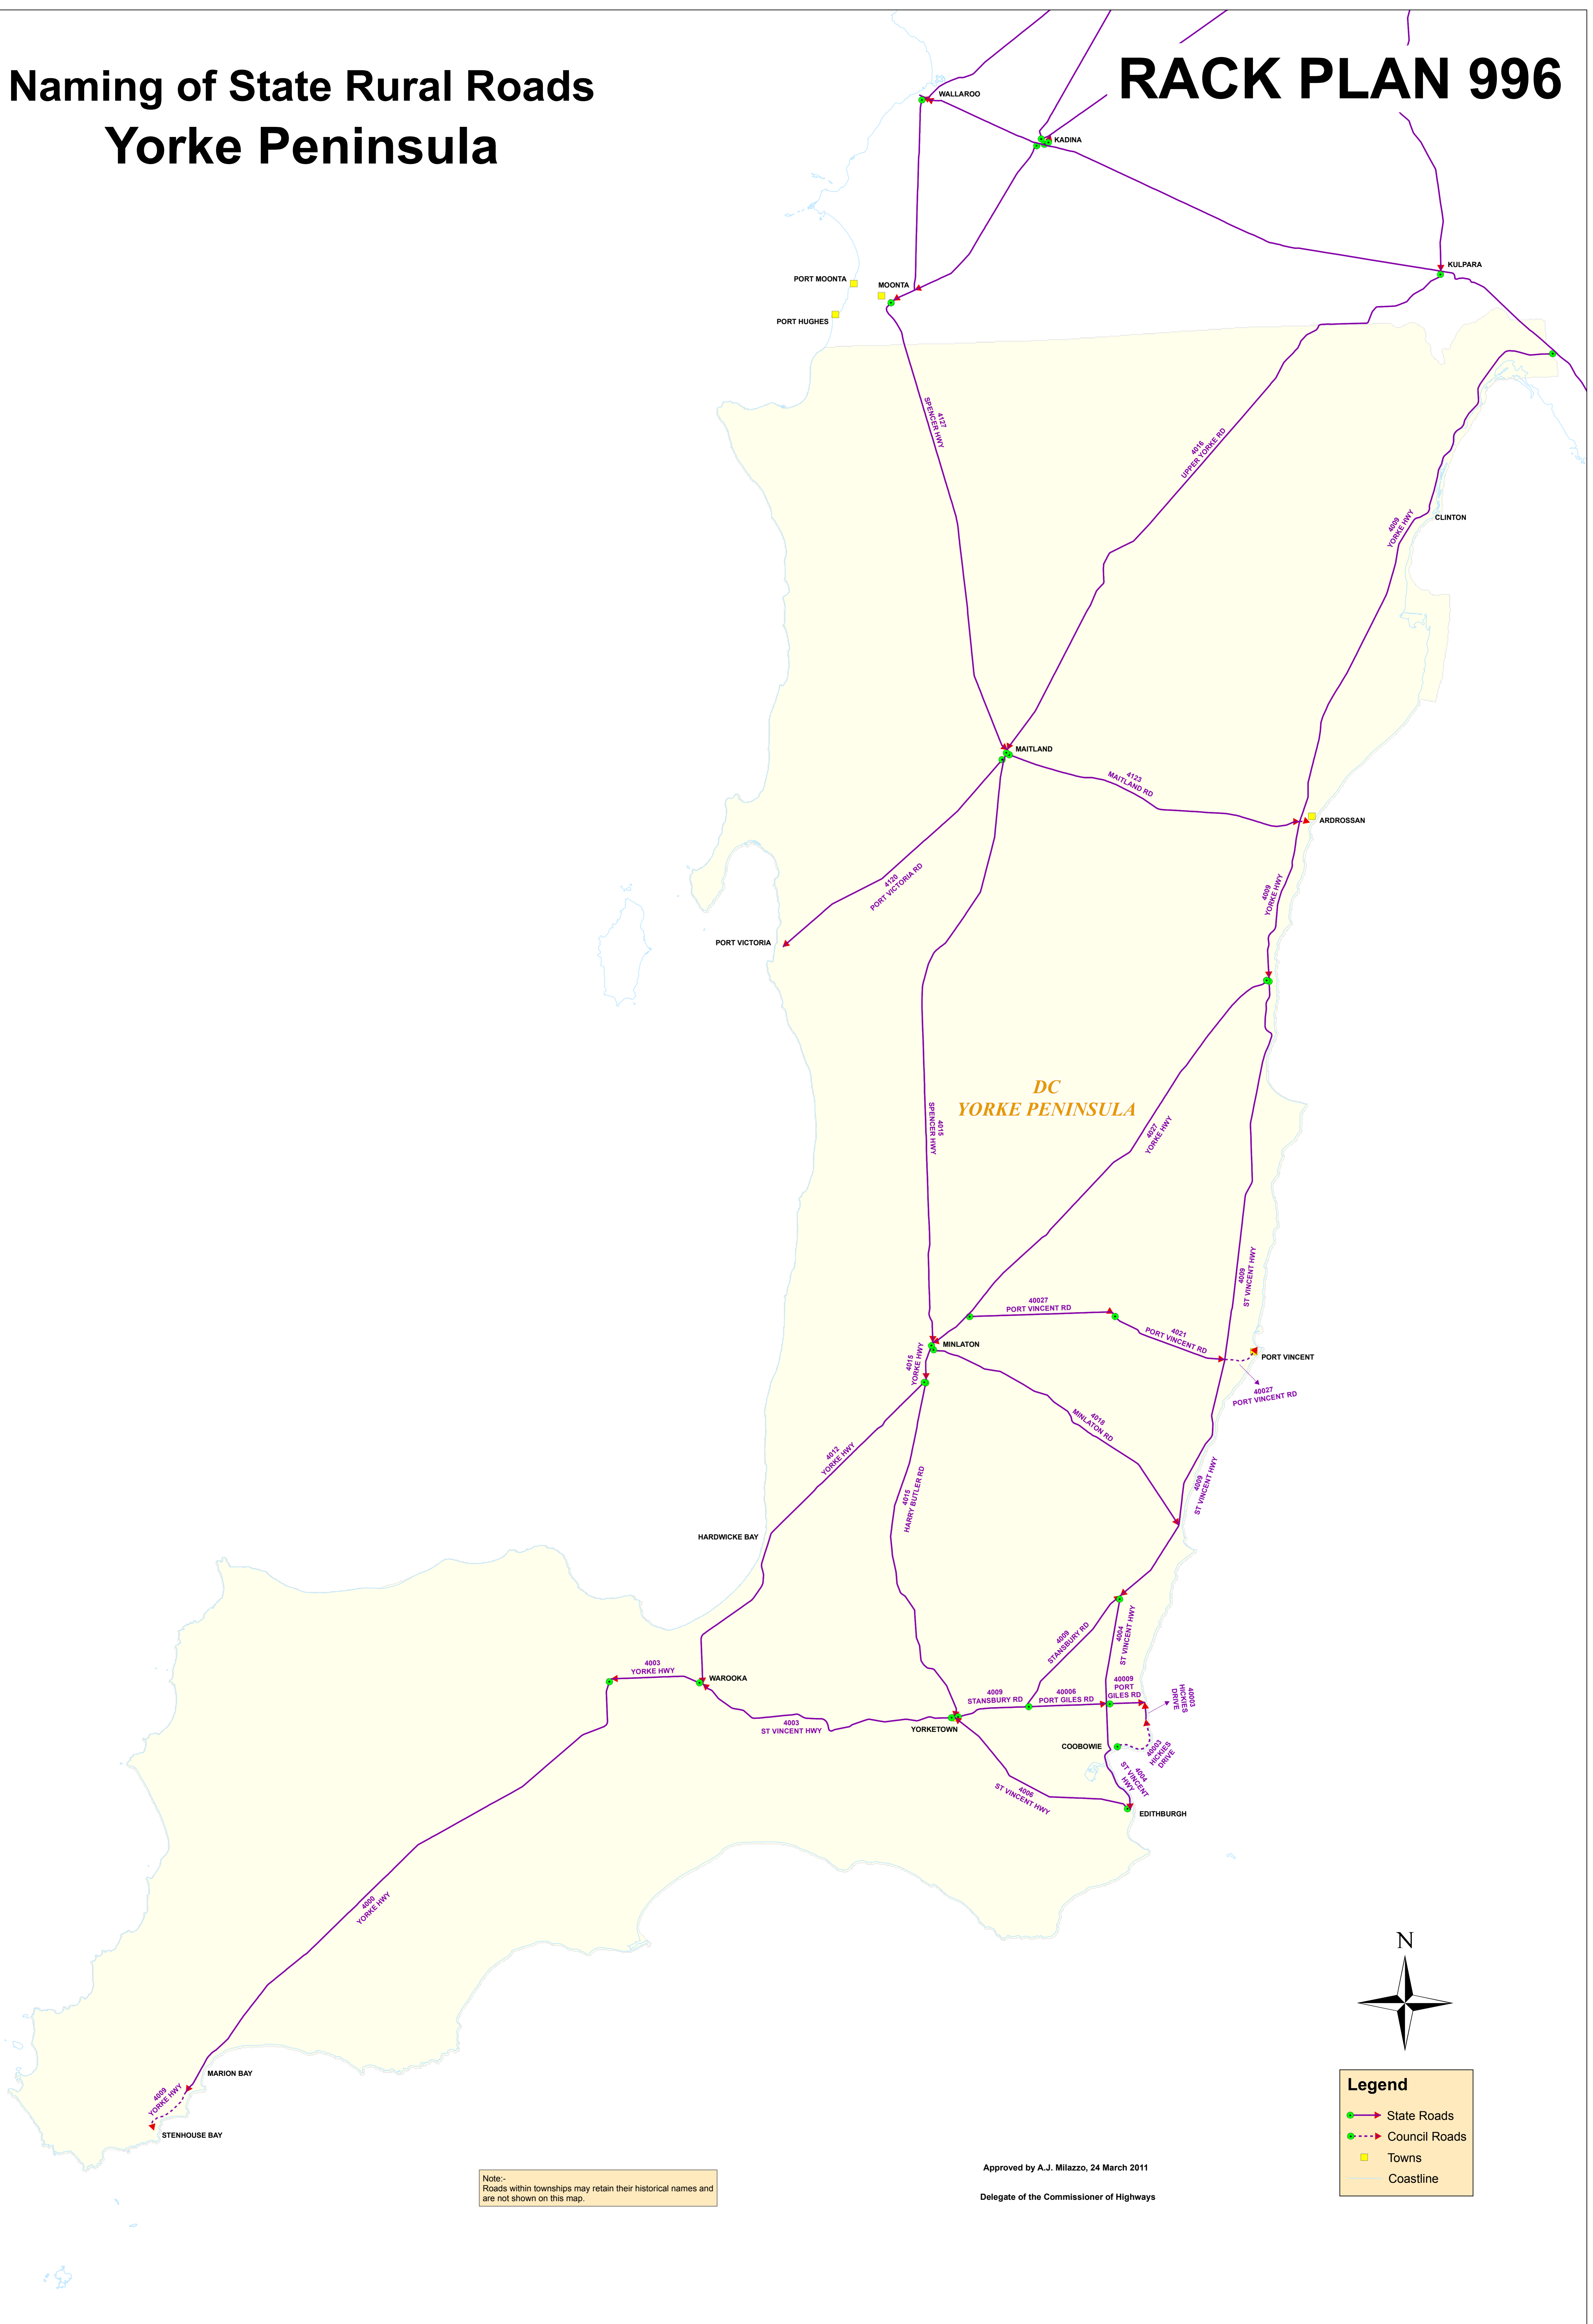

Naming of State Rural Roads Yorke Peninsula

RACK PLAN 996

Note:-
Roads within townships may retain their historical names and are not shown on this map.

Approved by A.J. Milazzo, 24 March 2011
Delegate of the Commissioner of Highways

Legend

- → State Roads
- - - - Council Roads
- Towns
- Coastline