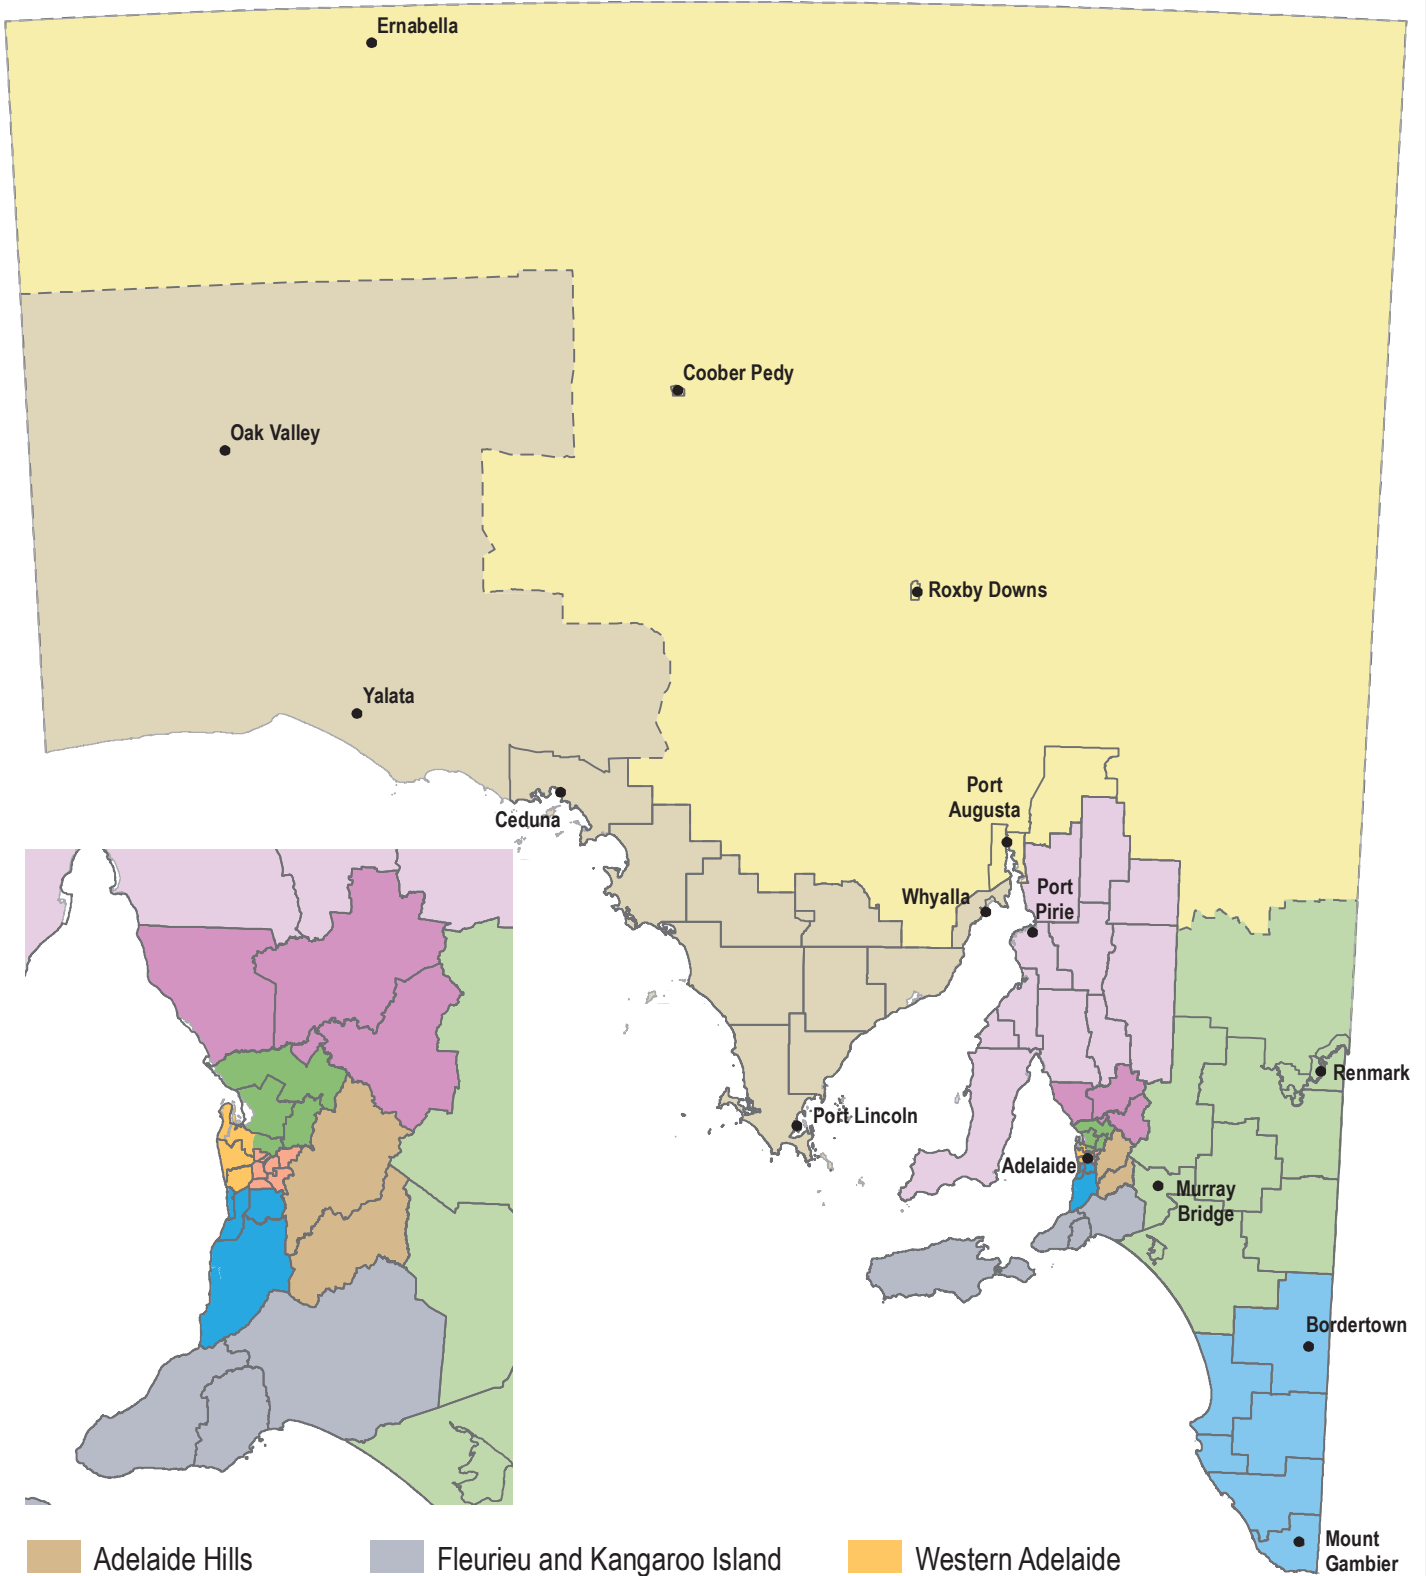

South Australian Government Regions

- | | | |
|------------------|------------------------------|---------------------------|
| Adelaide Hills | Fleurieu and Kangaroo Island | Western Adelaide |
| Barossa | Limestone Coast | Yorke and Mid North |
| Eastern Adelaide | Murray and Mallee | Local Government boundary |
| Eyre and Western | Northern Adelaide | |
| Far North | Southern Adelaide | |

Map prepared by Planning SA, December 2007.