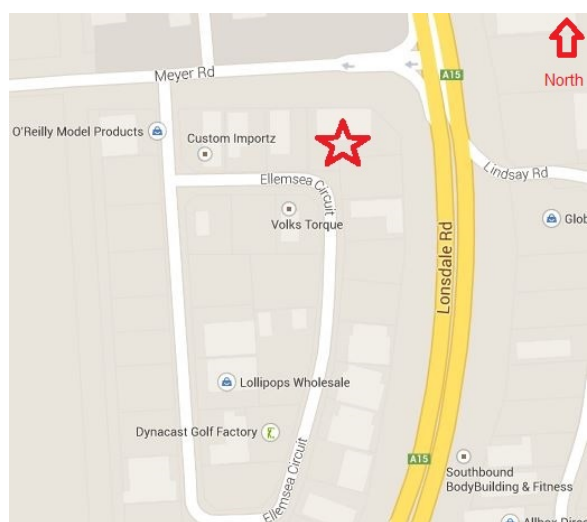

### **Regency Park Vehicle Identity Inspection Station**

7 Naweena Road, Regency Park

Operating Times:  
Monday to Friday (except public holidays)  
8.00am to 4.30pm

Phone 8400 8777

### **Lonsdale Vehicle Identity Inspection Station**

Unit 2/7 Ellemsea Circuit, Lonsdale

Operating Times:  
Wednesday and Thursday only  
9.00am -12.30pm and 1.00pm - 3.00pm

Phone 8307 0350

Further information  
Call 8400 8777  
Visit [sa.gov.au](http://sa.gov.au)