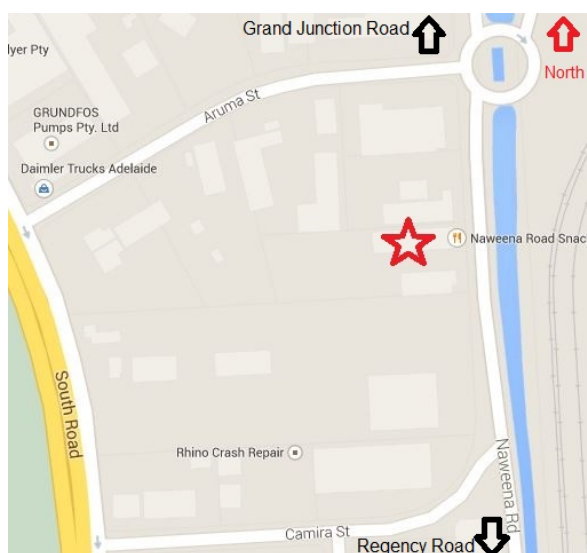

### **Regency Park Vehicle Identity Inspection Station**

7 Naweena Road, Regency Park

Operating Times:  
Monday to Friday (except public holidays)  
8.00am to 4.30pm

Phone 8400 8777

### **Lonsdale Vehicle Identity Inspection Station**

Unit 2/7 Ellemsea Circuit, Lonsdale

Operating Times:  
Wednesday and Thursday only  
9.00am -12.30pm and 1.00pm - 3.00pm

Phone 8307 0350

Further information  
Call 8400 8777  
Visit [sa.gov.au](http://sa.gov.au)