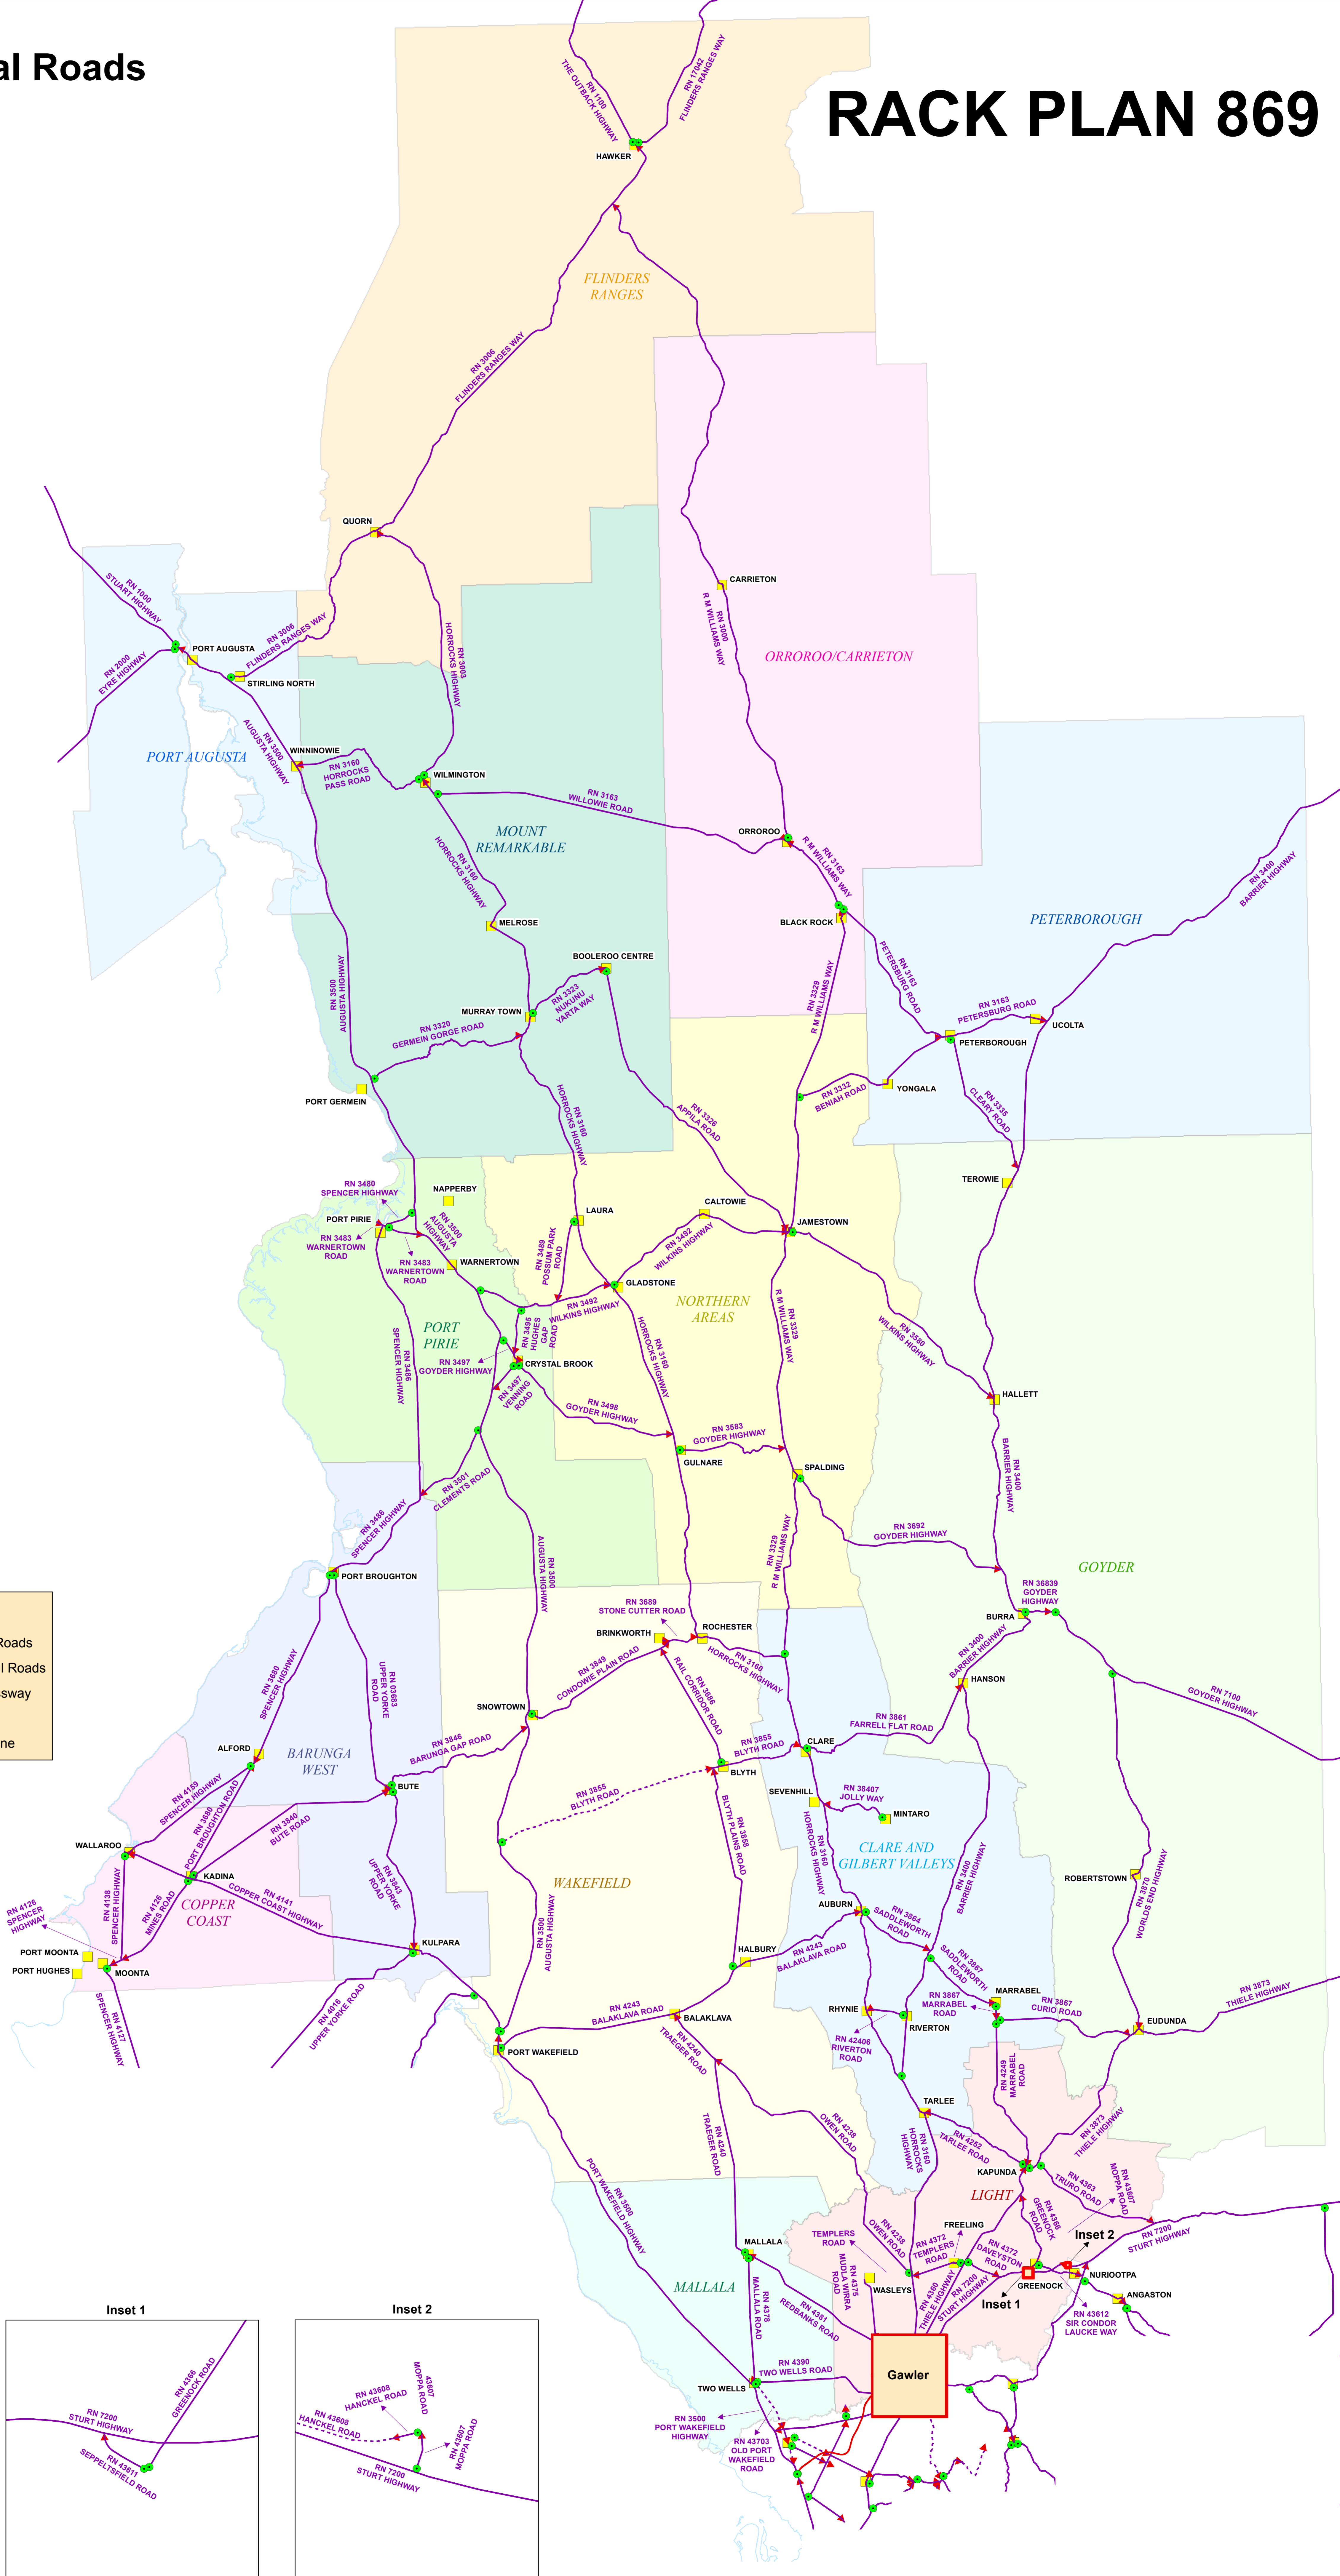

Naming of State Rural Roads Mid North

RACK PLAN 869

Legend

- — State Roads
- - - - Council Roads
- — Expressway
- Towns
- Coastline

Note:-
Roads within townships may retain their historical names and are not shown on this map.

Approved by A.J. Milazzo, 9 August 2011
(Map updated 16 December 2013)
Delegate of the Commissioner of Highways

Gawler

Inset 1

Inset 2

Gawler