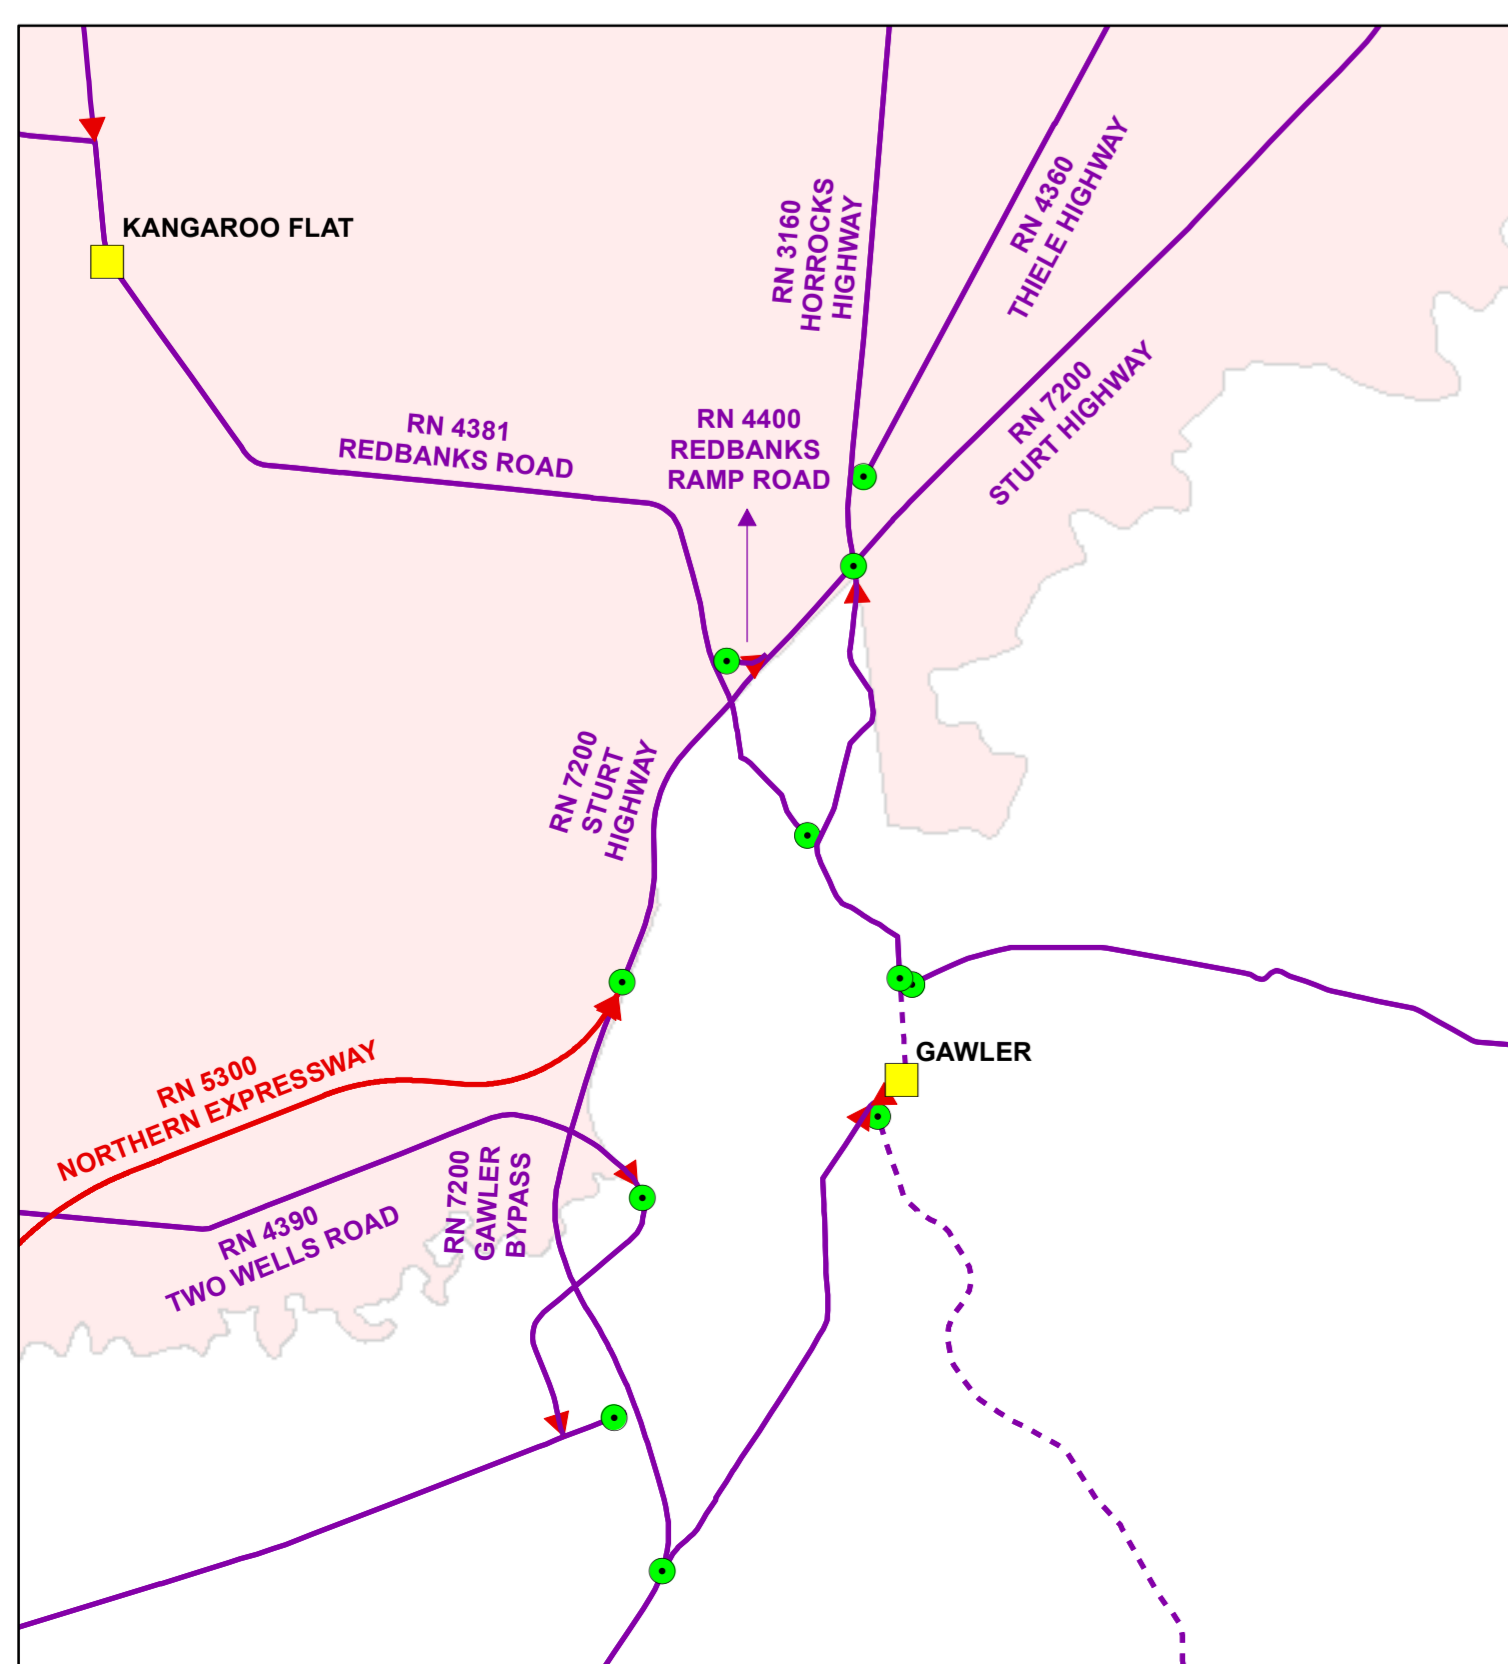

Naming of State Rural Roads Mid North

RACK PLAN 869

Legend

- — State Roads
- - - - Council Roads
- — Expressway
- Towns
- Coastline

Note:-
Roads within townships may retain their historical names and are not shown on this map.

Approved by A.J. Milazzo, 9 August 2011
(Map updated 16 December 2013)
Delegate of the Commissioner of Highways

Gawler

Inset 1

Inset 2

Gawler