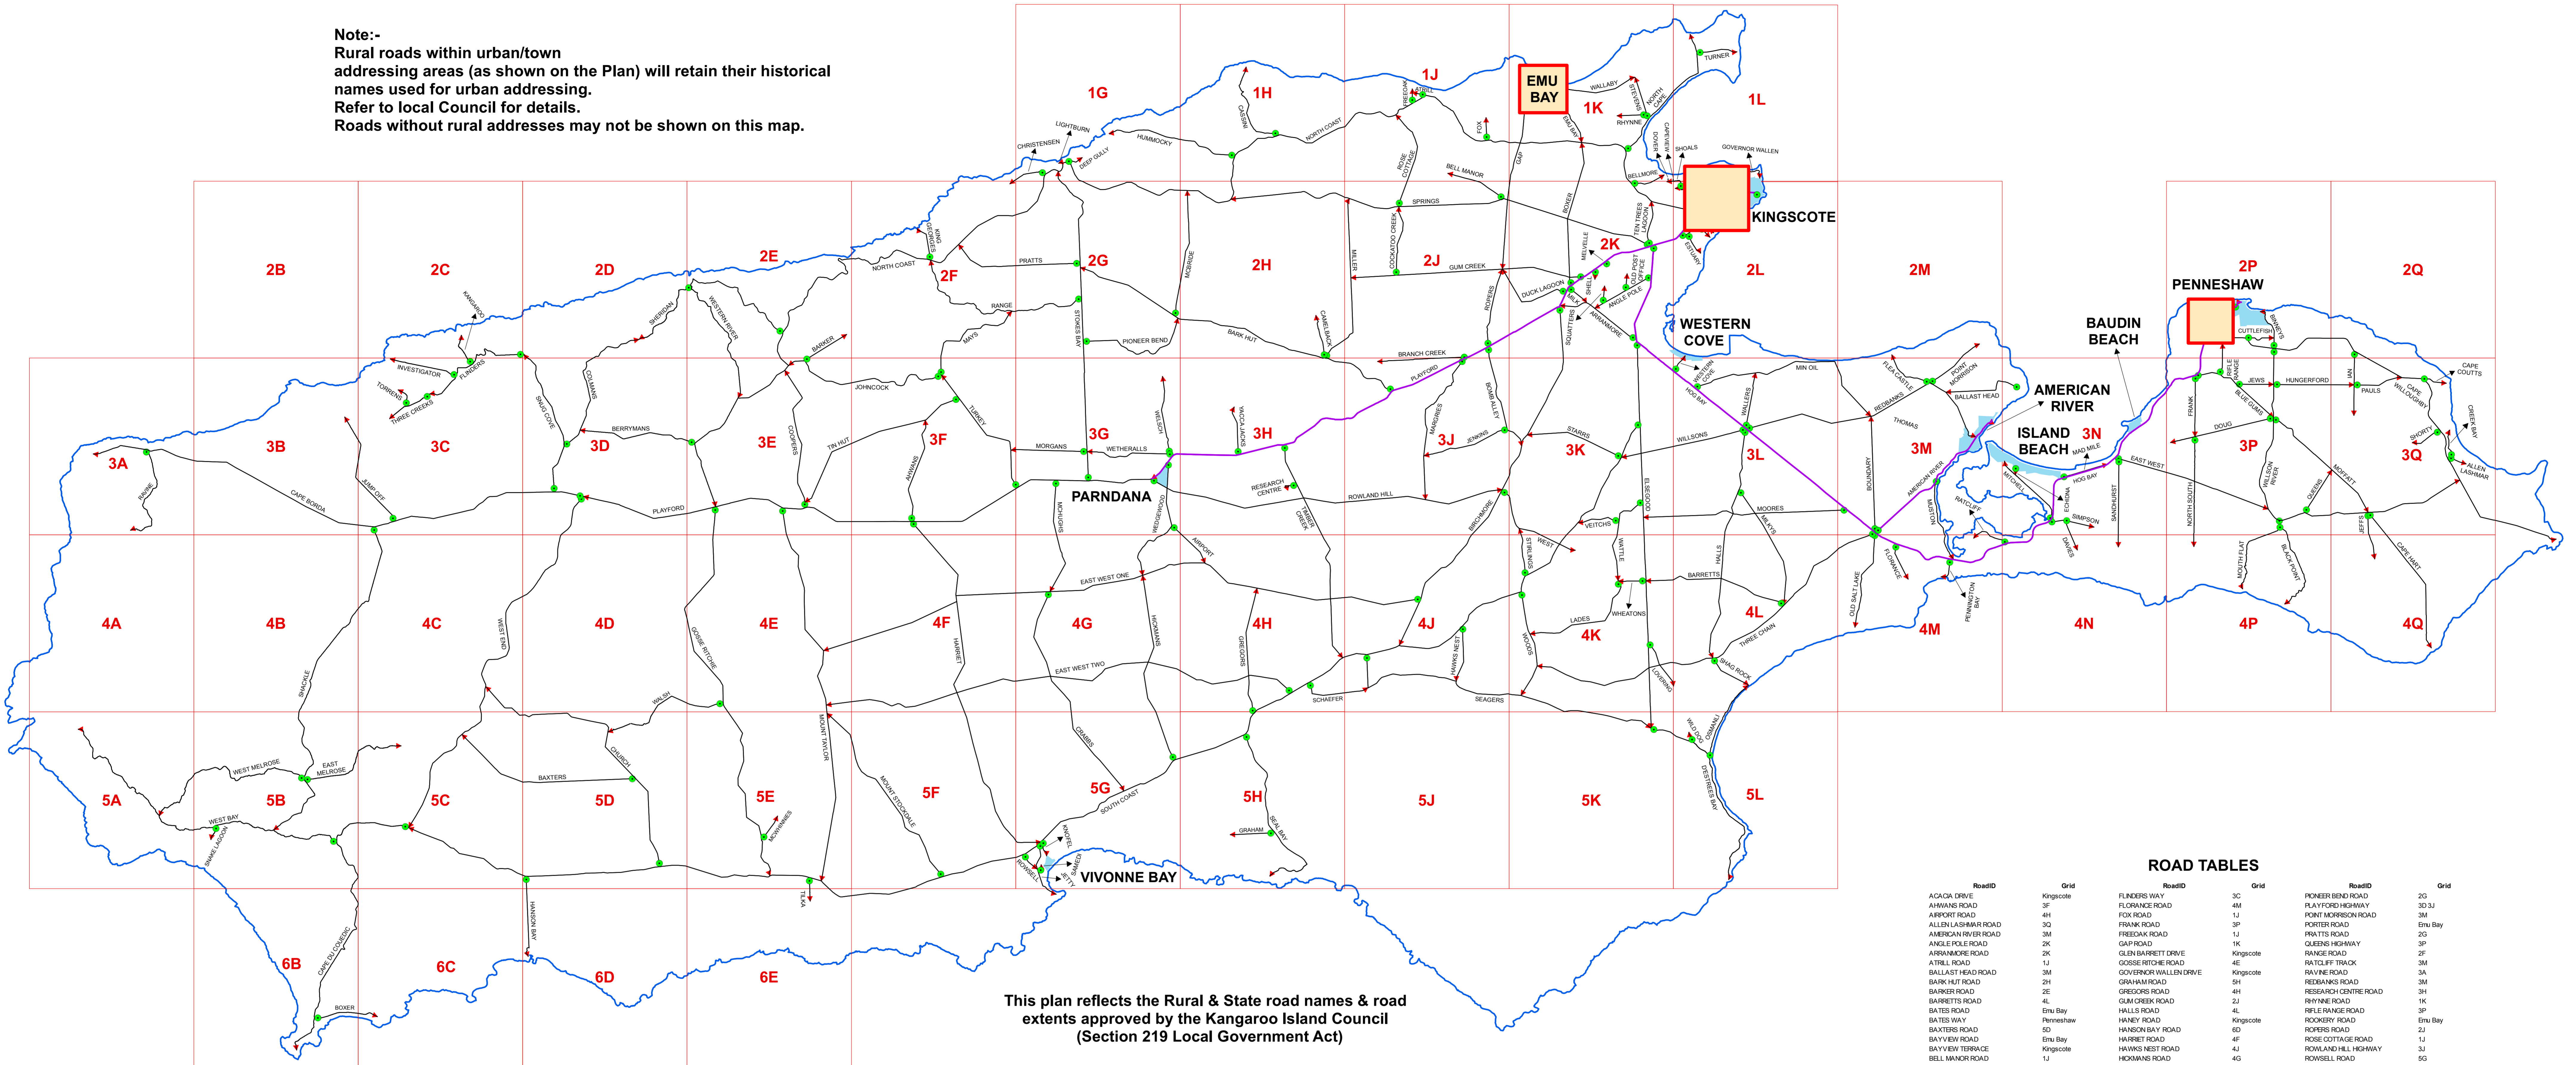

This plan reflects the Rural & State road names & road extents approved by the Kangaroo Island Council (Section 219 Local Government Act)

Andrew Boardman
Council Delegate

ROAD TABLES

RoadID	Grid	RoadID	Grid	RoadID	Grid
ACACIA DRIVE	Kingscote	FLINDERS WAY	3C	PIONEER BEND ROAD	2G
AHAWNS ROAD	3F	FLORENCE ROAD	4M	PLAYFOUR HIGHWAY	3D, 3J
ARKPORT ROAD	4H	FOX ROAD	1J	POINT MORRISON ROAD	3M
ALLERLEIGH ROAD	3D	FRANK ROAD	3P	PORTER ROAD	Emu Bay
AMERICAN RIVER ROAD	3M	FREEDAK ROAD	1J	PRATTS ROAD	2G
ANGLE POLE ROAD	2K	GAP ROAD	1K	QUEENS HIGHWAY	3P
ARMARNEY ROAD	2K	GLUSHBRET DRIVE	Kingscote	RANGER ROAD	2F
ATRILL ROAD	1J	GOSSERIE ROAD	4E	RATLOFF TRACK	3M
BALLAST HEAD ROAD	3M	GOVERNOR WALLLEN DRIVE	Kingscote	RAVINE ROAD	3A
BARK HILL ROAD	2H	GRANHAM ROAD	5H	REIDENS ROAD	3M
BARKER ROAD	2E	GRANHAM ROAD	3L	RESEARCH CENTRE ROAD	3H
BARKETTS ROAD	4L	GUM CREEK ROAD	2J	RYHNE ROAD	1K
BATES WAY	Emu Bay	HANLEY ROAD	4L	RUE RANGE ROAD	3P
BAXTERS ROAD	5D	HANSON BAY ROAD	6D	ROCKERY ROAD	Emu Bay
BAYVIEW ROAD	Emu Bay	HARRET ROAD	4F	ROSE COTTAGE ROAD	1J
BAYVIEW TERRACE	Kingscote	HAWKINS ROAD	4J	ROWLAND HILL HIGHWAY	3J
BELL MANOR ROAD	1J	HAWKINS ROAD	4G	ROWSELL ROAD	5G
BELLMORE ROAD	1K	HILLYARD ROAD	Kingscote	SAMER DRIVE	5G
BERRYMAN ROAD	3D	HOG BAY ROAD	3L, 3N	SAMPSON ROAD	Kingscote
BIRNIEY TRACK	2P	HOWARD DRIVE	1G	SANDHURST ROAD	3N
BIRCHMERE ROAD	3J	HUMPHREY ROAD	1G	SCHAEFER ROAD	4H
BLACK POINT ROAD	4P	HUNGERFORD ROAD	3P	SEAGERS ROAD	4J
BLUE GUMS ROAD	3P	IAN ROAD	3Q	SEAL BAY ROAD	5H
BOMBALLEY ROAD	3J	INVESTIGATOR WAY	3C	SEWERS ROAD	4B
BOUNDARY ROAD	3M	JARSEAN COURT	Kingscote	SHAG ROCK TRACK	4L
BOXER DRIVE	6B	JEFFS ROAD	3Q	SHELL TRACK	2K
BOXER ROAD	2K	JENKINS ROAD	3J	SHERIDAN ROAD	2D
BRANCH CREEK ROAD	2J	JETTY ROAD	5G	SHOAL BAY RIDGE	Kingscote
BROWNLOW ROAD	Kingscote	JEWS HIGHWAY	3P	SHOALS ROAD	1L
BUCK ROAD	Penneshaw	JOHNSON ROAD	3F	SHORTY ROAD	3D
BULLOCK TRACK	3C	JUMP OFF ROAD	3C	SIMPSON ROAD	3N
BURDON DRIVE	Kingscote	JUNIPER ROAD	Kingscote	SNAG LAGOON ROAD	5B
CAMELBACK ROAD	2H	KANKAROLANE	2C	SNAGS COVE ROAD	3D
CAPE BORDA ROAD	3B	KARATTA TERRACE	Kingscote	SOUTH COAST ROAD	5G
CAPE COUTTS ROAD	3Q	KEITH ROAD	Emu Bay	SPRINGS ROAD	2J
CAPE DU COUET ROAD	6B	KING GEORGES ROAD	2F	SQUA TERS ROAD	2K
CAPE HART DRIVE	4Q	KNIBEL DRIVE	5G	STARRS ROAD	3K
CAPE WILLOUGHBY ROAD	3Q	LADES ROAD	4K	STARBUCK ROAD	1K
CASPARY COURT	1K	LIGHTBURN ROAD	1G	STREISS ROAD	4K
CASSIN ROAD	1H	LINNS ROAD	Kingscote	STOKES BAY ROAD	2G
CHARING CROSS ROAD	Penneshaw	LONE LANE	Emu Bay	SUMMERSITA BOULEVARD	Kingscote
CHRISTENSEN TRACK	10	LOVERING ROAD	4K	TIN TREES LAGOON ROAD	2K
CHURCH ROAD	5D	LOVERS LANE	Kingscote	THREE CHAIN ROAD	4L
COOKA TOO CREEK ROAD	2J	LURKINA COURT	Kingscote	THREE OAKS LANE	3C
COLUMBA ROAD	3D	LURKINA TRACK	3N	ULKA TRACK	6E
COOPERS ROAD	3E	MARGRES ROAD	3J	TIMBER CREEK ROAD	3H
COOPERS ROAD	Kingscote	MAYS ROAD	2P	TIN HUT ROAD	3E
COOPERS ROAD	5D	MCKENZIE ROAD	2H	TINSHED ROAD	Kingscote
CREB BAY ROAD	3Q	MCKENZIE ROAD	3G	TORRENS LANE	3C
CURLUP COURT	Kingscote	MCKENZIE TRACK	5E	TURKLY LANE	3P
CUTTLEERS TRACK	2K	MILK TRACK	2K	TURKLY DRIVE	3L
DESTRESS BAY ROAD	5L	MILK ROAD	2K	VETCHS ROAD	3K
DAVIES ROAD	4N	MILK ROAD	3L	WALLABY RUN	1K
DEEP GULLY TRACK	1G	MILK ROAD	1G	WALLERS ROAD	3L
DESAL DRIVE	Penneshaw	MIN OIL ROAD	3L	WALSHT TRACK	4D
DOUG ROAD	3P	MIDWELL DRIVE	3N	WATTLE GROVE	4K
DOUGLAS DRIVE	Kingscote	MURPHY ROAD	3Q	WEDGWOOD ROAD	3G
DOVER COURT	1K	MOORES ROAD	3G	WELSH ROAD	3G
DOVER FARM ROAD	Kingscote	MORRIS ROAD	3G	WEST BAY ROAD	5B
DUCK LAGOON ROAD	2K	MURPHY ROAD	3Q	WEST END HIGHWAY	4C
DUNE ROAD	Emu Bay	MOUNT TAYLOR ROAD	5E	WEST GEORGE ROAD	Emu Bay
DUNE ROAD	Emu Bay	MOUTHFLAT ROAD	4P	WEST MELROSE TRACK	5B
DUNE ROAD	Emu Bay	MURPHY ROAD	4M	WEST ROAD	3L
EAST GEORGE ROAD	4G	NORTH CAUSE ROAD	1K	WESTERN COVE ROAD	3L
EAST WEST ONE HIGHWAY	3N	NORTH COAST ROAD	1H, 2P	WESTERN RIVER ROAD	2E
EAST WEST TWO HIGHWAY	4G	NORTH COAST ROAD	4G	WESTWOOD ROAD	4C
ECHDNA ROAD	3N	NORTH SOUTH ROAD	3P	WHEATONS ROAD	4K
ELSEBODD ROAD	3N	OLD POST OFFICE ROAD	2K	WILKINS ROAD	4L
EMU BAY ROAD	3K	OLD SALT LAKE ROAD	4M	WILLOUGHBY ROAD	5L
EMU BAY ROAD	Emu Bay	OSMUND ROAD	4L	WILSON ROAD	3P
ESTUARY ROAD	2L	PAULS ROAD	3Q	WILSONS ROAD	3L
ESTUARY ROAD	3M	PENNINGTON BAY ROAD	4M	WOODS ROAD	4K
				WOOLMUTT ROAD	Kingscote
				YACCA JACKS ROAD	3H